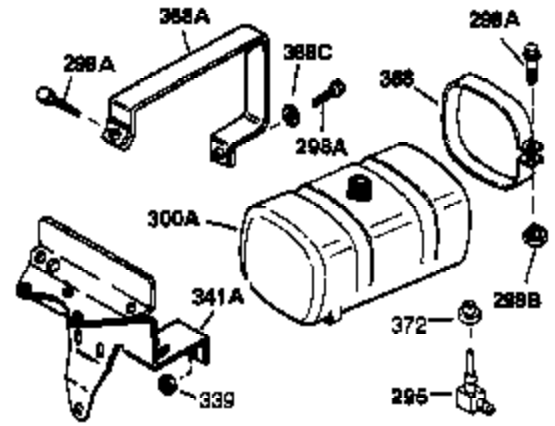

Ref #	Part Number	Qty	Description
342	650561	1	Screw, 1/4-20 x 5/8"
370A	550223	1	Name Decal
370C	35344	1	Throttle Decal
380	632230	1	Carburetor (Incl. 184)
390	590635	1	Rewind Starter
400	33235A	1	* Gasket Set (Incl. items marked PK i n notes) Incl. part #'s 27272A (2), 27896A (2), 27913A (1), 27915A (2), 28938C (1), 29673 (1), 30684 (1), 31688A (1), 33355A (1), 35865 (1)
420	730225	1	SAE 30 4-Cycle Engine Oil (Quart)
453	29538	1	Engine Mounting Base
454	650542	4	Screw, 5/16-18 x 3/4"