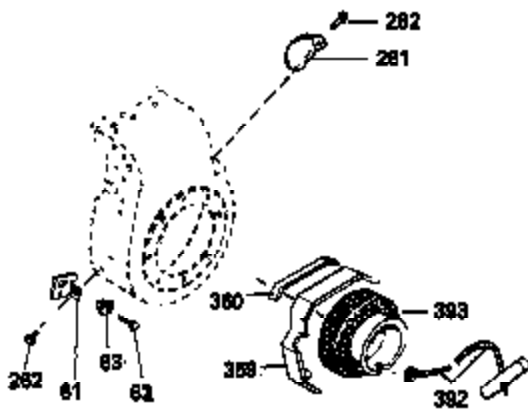

Ref #	Part Number	Qty	Description
342	650561	1	Screw, 1/4-20 x 5/8"
370A	550223	1	Name Decal
370C	35344	1	Throttle Decal
380	632230	1	Carburetor (Incl. 184)
390	590635	1	Rewind Starter
400	33235A	1	* Gasket Set (Incl. items marked PK i n notes) Incl. part #'s 27272A (2), 27896A (2), 27913A (1), 27915A (2), 28938C (1), 29673 (1), 30684 (1), 31688A (1), 33355A (1), 35865 (1)
420	730225	1	SAE 30 4-Cycle Engine Oil (Quart)
453	29538	1	Engine Mounting Base
454	650542	4	Screw, 5/16-18 x 3/4"