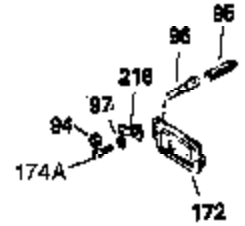

OPTIONAL 110-120
VOLT STARTER
MOTOR KIT

OPTIONAL SPARK ARREST
MUFFLER