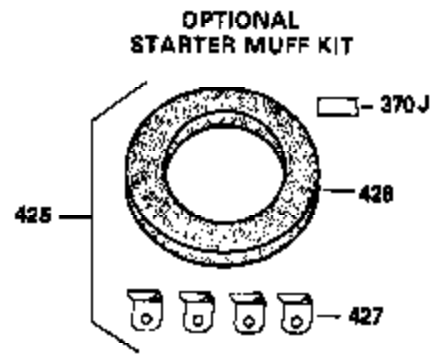

Ref #	Part Number	Qty	Description
342	650561	1	Screw, 1/4-20 x 5/8"
370A	550223	1	Name Decal
370C	35344	1	Throttle Decal
380	632230	1	Carburetor (Incl. 184)
390	590635	1	Rewind Starter
400	33235A	1	* Gasket Set (Incl. items marked PK i n notes) Incl. part #'s 27272A (2), 27896A (2), 27913A (1), 27915A (2), 28938C (1), 29673 (1), 30684 (1), 31688A (1), 33355A (1), 35865 (1)
420	730225	1	SAE 30 4-Cycle Engine Oil (Quart)
453	29538	1	Engine Mounting Base
454	650542	4	Screw, 5/16-18 x 3/4"

OPTIONAL 110-120
VOLT STARTER
MOTOR KIT

OPTIONAL SPARK ARREST
MUFFLER

Ref #	Part Number	Qty	Description
23	31793	1	Ball Bearing
32	31793	1	Washer
74	31855	2	Bearing Retainer
110	35187	1	Ground Wire
172	28425	1	Valve Cover
175	650778	2	Lock Washer
176	650580	2	Lock Nut, 10-24
242	31691	1	Air Cleaner Bracket
262	29747B	2	Screw, Torx T-40, 5/16-24 x 21/32"
275	29633	1	Muffler
291	30962	1	Fuel Line
295	35857	1	Fuel Shut-Off Valve
309	650760	1	Screw, 8-32 x 3/8"
366A	xxxxx	1	Muffler Nipple (Purchase Locally)
366	30209	1	Muffler Elbow
367	32862	1	Nut
370	34612	1	Instruction Decal
370B	35274	1	Instruction Decal

**ADD-ON ALTERNATOR
 AC LIGHTING OR DC CHARGING**

**OPTIONAL
 STARTER MUFF KIT**
 730571
 Can be used on H50-60 with
 stamped steel starter.

SOLID STATE

Ref #	Part Number	Qty	Description
90	611084	1	Flywheel
100	34443A	1	Solid State Ignition
101	610118	1	Spark Plug Cover
102	650872	2	Solid State Mounting Stud
103	650814	2	Screw, Torx T-15, 10-24 x 1"
172	28425	1	Valve Cover
173	35350	1	Breather Tube
239	27272A	1	* Air Cleaner Gasket
242	31691	1	Air Cleaner Bracket
245	30727	1	Air Cleaner Filter
291	30962	1	Fuel Line
309	650760	1	Screw, 8-32 x 3/8"