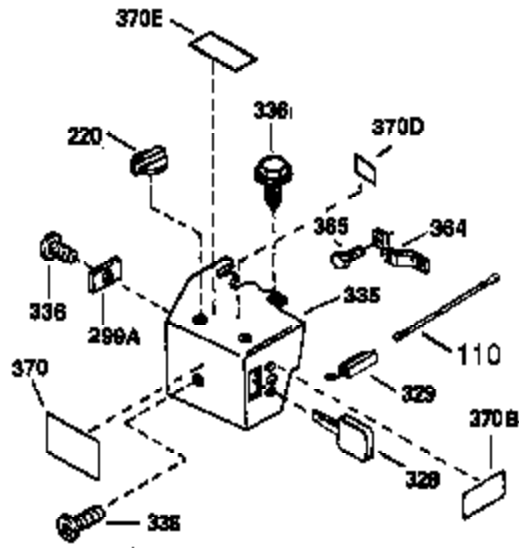

Ref #	Part Number	Qty	Description
342	650561	1	Screw, 1/4-20 x 5/8"
370A	550223	1	Name Decal
370C	35344	1	Throttle Decal
380	632230	1	Carburetor (Incl. 184)
390	590635	1	Rewind Starter
400	33235A	1	* Gasket Set (Incl. items marked PK i n notes) Incl. part #'s 27272A (2), 27896A (2), 27913A (1), 27915A (2), 28938C (1), 29673 (1), 30684 (1), 31688A (1), 33355A (1), 35865 (1)
420	730225	1	SAE 30 4-Cycle Engine Oil (Quart)
453	29538	1	Engine Mounting Base
454	650542	4	Screw, 5/16-18 x 3/4"