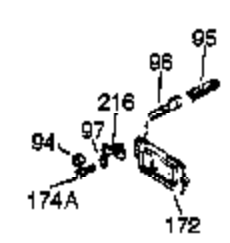

Ref #	Part Number	Qty	Description
23	31793	1	Ball Bearing
32	31792	1	Washer
74	31855	2	Bearing Retainer
172	28425	1	Valve Cover
175	650778	2	Lock Washer
176	650580	2	Lock Nut, 10-24
262	29747B	2	Screw, Torx T-40, 5/16-24 x 21/32"
295	35857	1	Fuel Shut-Off Valve
309	650760	1	Screw, 8-32 x 3/8"
366A	xxxxx	1	Muffler Nipple (Purchase Locally)
366	30209	1	Elbow Muffler
367	32862	1	Nut
370C	35344	1	Throttle Decal