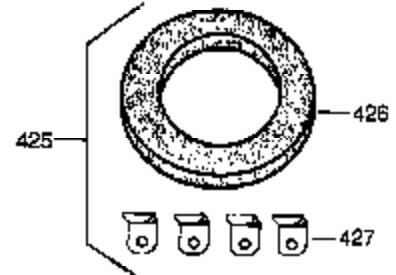

**OPTIONAL
STARTER MUFF KIT**

730571
Can be used on H50-60 with stamped steel starter.