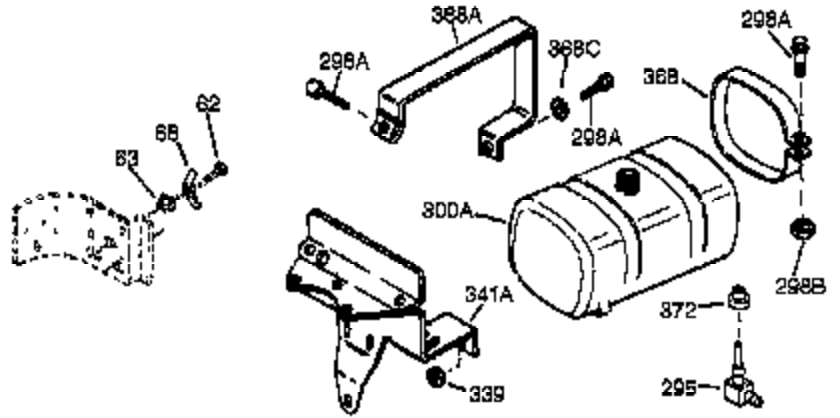

Ref #	Part Number	Qty	Description
341	34816	1	Fuel Tank Bracket
342	650561	1	Screw, 1/4-20 x 5/8"
370C	35344	1	Throttle Decal
370B	35274	1	Instruction Decal
370A	550223	1	Name Decal
370	34612	1	Instruction Decal
380	632230	1	Carburetor (Incl. 184)
390	590666A	1	Rewind Starter
400	33235A	1	* Gasket Set (Incl. items marked PK i n notes) Incl. part #'s 27272A (2), 27896A (2), 27913A (1), 27915A (2), 28938C (1), 29673 (1), 30684 (1), 31688A (1), 33355A (1), 35865 (1)
420	730225	1	SAE 30 4-Cycle Engine Oil (Quart)
453	29538	1	Engine Mounting Base
454	650542	4	Screw, 5/16-18 x 3/4"