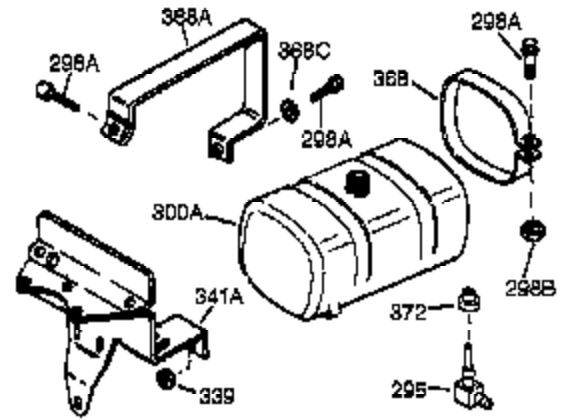

Ref #	Part Number	Qty	Description
	342 650561	1	Screw, 1/4-20 x 5/8"
	370B 35274	1	Instruction Decal
	370C 35344	1	Throttle Decal
	370 36261	1	Instruction Decal
	380 632230	1	Carburetor (Incl. 184)
	390 590688	1	Rewind Starter
	400 36447	1	* Gasket Set (Incl. items marked PK i n notes) Incl. part #'s 26756 (1), 27272A (1), 27896A (2), 27915A (1), 29673 (1), 30684 (1), 31688A (1), 33629 (1), 34912 (1), 35865 (1), 36445 (1)
	420 730225	1	SAE 30 4-Cycle Engine Oil (Quart)
	453 29538	1	Engine Mounting Base
	454 650542	4	Screw, 5/16-18 x 3/4"