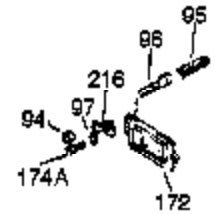

OPTIONAL 110-120
VOLT STARTER
MOTOR KIT