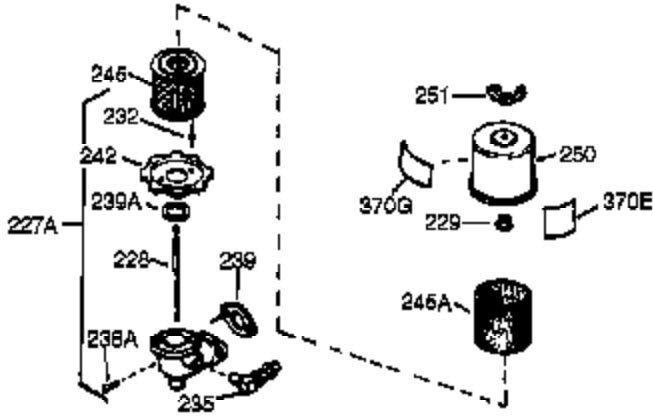

**OPTIONAL
STARTER MUFF KIT**

730571

Can be used on H50-60 with stamped steel starter.