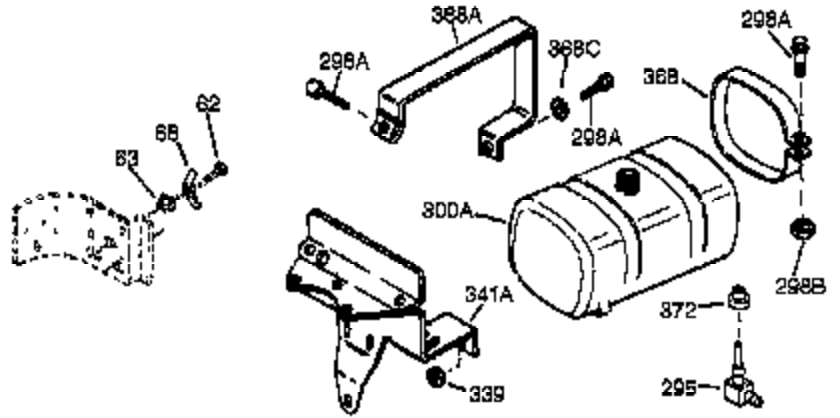

**OPTIONAL 110-120
VOLT STARTER
MOTOR KIT**