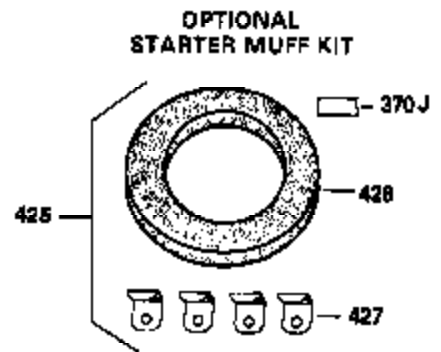

**OPTIONAL
STARTER MUFF KIT**
730571
Can be used on H50-60 with
stamped steel starter.