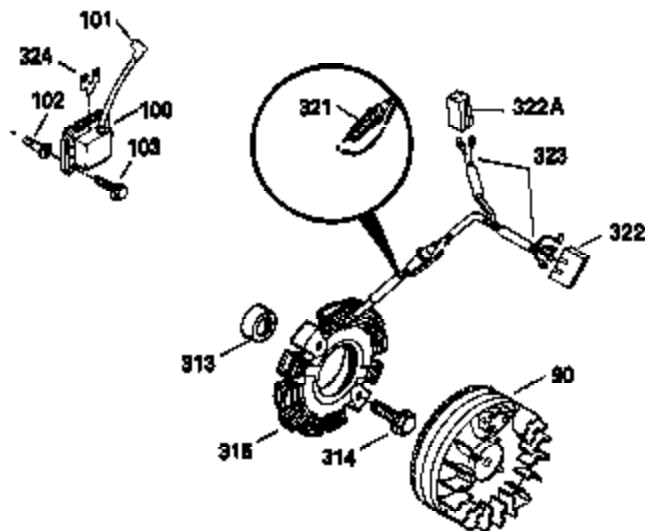

**ADD-ON ALTERNATOR  
 AC LIGHTING OR DC CHARGING**

**OPTIONAL  
 STARTER MUFF KIT**  
 730571  
 Can be used on H50-60 with  
 stamped steel starter.

**STANDARD POINT  
 IGNITION**

**SOLID STATE**

Ref #	Part Number	Qty	Description
90	611084	1	Flywheel
100	34443A	1	Solid State Ignition
101	610118	1	Spark Plug Cover
102	650872	2	Solid State Mounting Stud
103	650814	2	Screw, Torx T-15, 10-24 x 1"
172	28425	1	Valve Cover
173	35350	1	Breather Tube
239	27272A	1	* Air Cleaner Gasket
242	31691	1	Air Cleaner Bracket
245	30727	1	Air Cleaner Filter
269	35865	1	* Exhaust Manifold Gasket
277A	30196	1	Screw, 5/16-18 x 3/4"
279B	26073	1	Washer
291	30962	1	Fuel Line