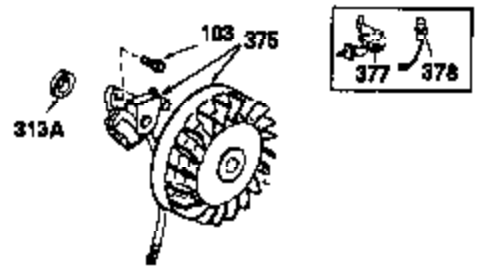

**STANDARD POINT
IGNITION**