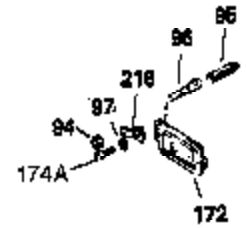

OPTIONAL SPARK ARREST MUFFLER