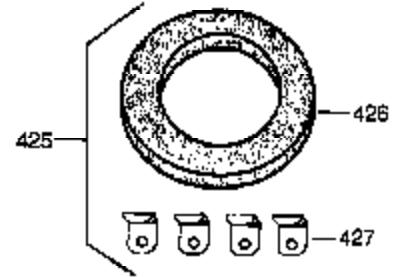

**OPTIONAL
STARTER MUFF KIT**

730571
Can be used on H50-60 with
stamped steel starter.