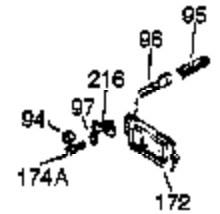

**OPTIONAL 110-120
VOLT STARTER
MOTOR KIT**