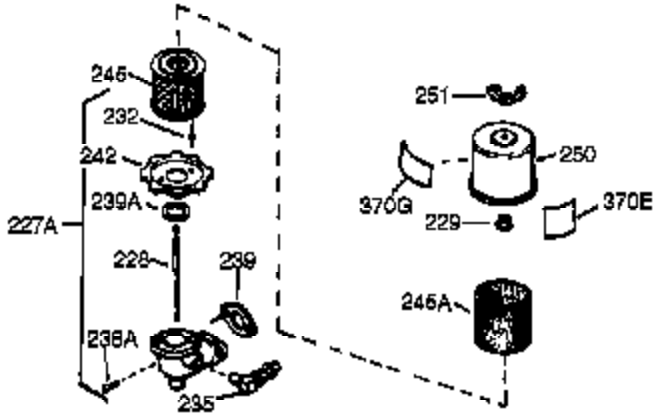

**OPTIONAL
STARTER MUFF KIT**

730571
Can be used on H50-60 with
stamped steel starter.