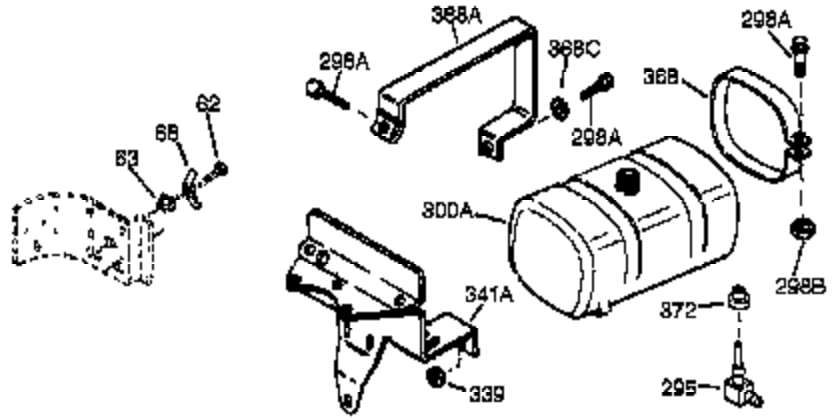

OPTIONAL 110-120
VOLT STARTER
MOTOR KIT