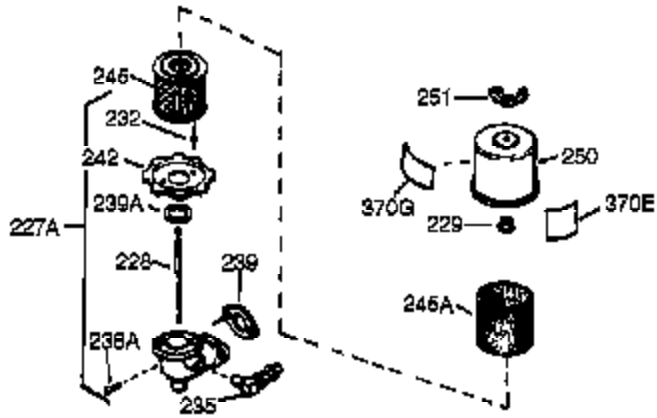

**OPTIONAL
STARTER MUFF KIT**

730571

Can be used on H50-60 with stamped steel starter.