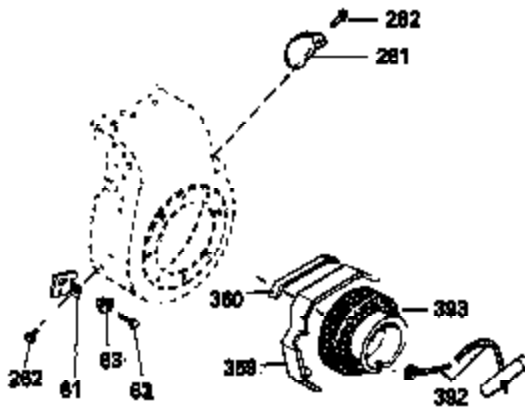

Ref #	Part Number	Qty	Description
400	33235A	1	* Gasket Set (Incl. items marked PK i n notes) Incl. part #'s 27272A (2), 27896A (2), 27913A (1), 27915A (2), 28938C (1), 29673 (1), 30684 (1), 31688A (1), 33355A (1), 35865 (1)
420	730225	1	SAE 30 4-Cycle Engine Oil (Quart)
453	29538	1	Engine Mounting Base
454	650542	4	Screw, 5/16-18 x 3/4"