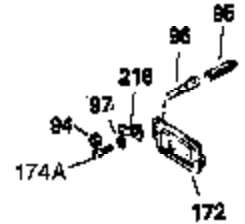

Ref #	Part Number	Qty	Description
325	34246	1	Wire Clip
327	35392	1	Starter Plug
340	34159	1	Fuel Tank Bracket
341	34158	1	Fuel Tank Bracket
342	650561	1	Screw, 1/4-20 x 5/8"
370A	550223	1	Name Decal
380	632230	1	Carburetor (Incl. 184)
390	590666	1	Rewind Starter
400	33235A	1	* Gasket Set (Incl. items marked PK i n notes) Incl. part #'s 27272A (2), 27896A (2), 27913A (1), 27915A (2), 28938C (1), 29673 (1), 30684 (1), 31688A (1), 33355A (1), 35865 (1)
420	730225	1	SAE 30 4-Cycle Engine Oil (Quart)
453	29538	1	Engine Mounting Base
454	650542	4	Screw, 5/16-18 x 3/4"