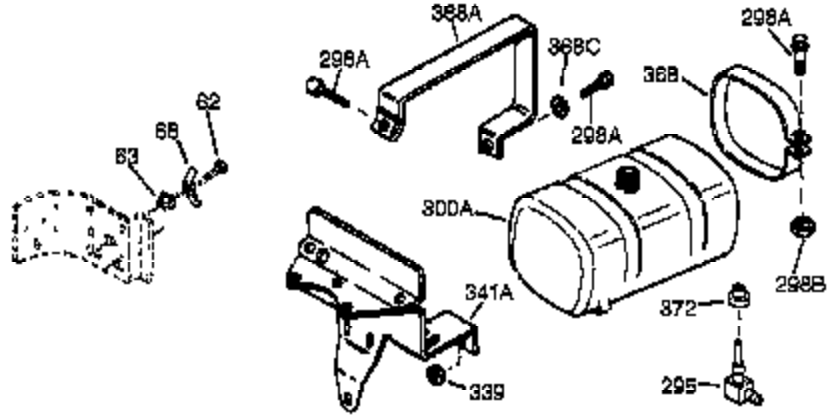

Ref #	Part Number	Qty	Description
327	35392	1	Starter Plug
340	36209	1	Fuel Tank Bracket
341	34823	1	Fuel Tank Bracket
342	30063	1	Screw, Torx T-20, 1/4-20 x 1/2"
370A	550223	1	Name Decal
370B	35274	1	Instruction Decal
370	36261	1	Instruction Decal
370D	34414	1	Warning Decal
370C	35344	1	Throttle Decal
380	632230	1	Carburetor (Incl. 184)
390	590666A	1	Rewind Starter
400	33235A	1	* Gasket Set (Incl. items marked PK i n notes) Incl. part #'s 27272A (2), 27896A (2), 27913A (1), 27915A (2), 28938C (1), 29673 (1), 30684 (1), 31688A (1), 33355A (1), 35865 (1)
420	730225	1	SAE 30 4-Cycle Engine Oil (Quart)
453	29538	1	Engine Mounting Base
454	650542	4	Screw, 5/16-18 x 3/4"