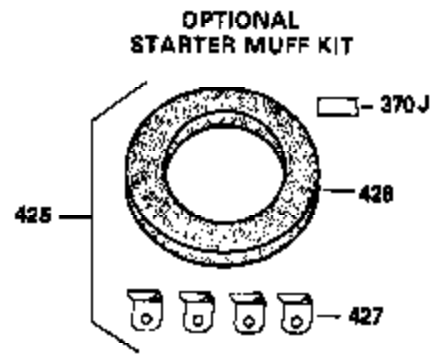

OPTIONAL 110-120  
VOLT STARTER  
MOTOR KIT

OPTIONAL SPARK ARREST  
MUFFLER

Ref #	Part Number	Qty	Description
62	650760	1	Screw, 8-32 x 3/8"
63	28545	1	Grommet
110	30831	1	Ground Wire
110A	35187	1	Ground Wire
129	650905	4	Screw, 5/16-18 x 2-5/8"
172	28425	1	Valve Cover
242	31914	1	Air Cleaner Bracket
262	29747B	2	Screw, Torx T-40, 5/16-24 x 21/32"
269	35865	1	* Exhaust Manifold Gasket
275	36220	1	Muffler
277	30196	2	Screw, 5/16-18 x 3/4"
287A	650926	4	Screw, 8-32 x 21/64"
309	650760	1	Screw, 8-32 x 3/8"
370	34346	1	Instruction Decal
370B	35274	1	Instruction Decal
398	36222	1	Blower Housing Recoil Extension

**ADD-ON ALTERNATOR  
 AC LIGHTING OR DC CHARGING**

**OPTIONAL  
 STARTER MUFF KIT**  
 730571  
 Can be used on H50-60 with  
 stamped steel starter.

**SOLID STATE**

Ref #	Part Number	Qty	Description
90	611084	1	Flywheel
100	34443A	1	Solid State Ignition
101	610118	1	Spark Plug Cover
102	650872	2	Solid State Mounting Stud
103	650814	2	Screw, Torx T-15, 10-24 x 1"
110A	35187	1	Ground Wire
129	650905	4	Screw, 5/16-18 x 2-5/8"
172	28425	1	Valve Cover
173	35350	1	Breather Tube
239	27272A	1	* Air Cleaner Gasket
242	31914	1	Air Cleaner Bracket
245	30727	1	Air Cleaner Filter
245A	35974	1	Air Cleaner Filter
269	35865	1	* Exhaust Manifold Gasket
287A	650926	4	Screw, 8-32 x 21/64"
309	650760	1	Screw, 8-32 x 3/8"
324	33177	1	Terminal
398	36222	1	Blower Housing Recoil Extension