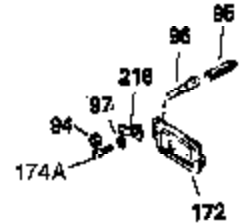

OPTIONAL 110-120
VOLT STARTER
MOTOR KIT

OPTIONAL SPARK ARREST
MUFFLER