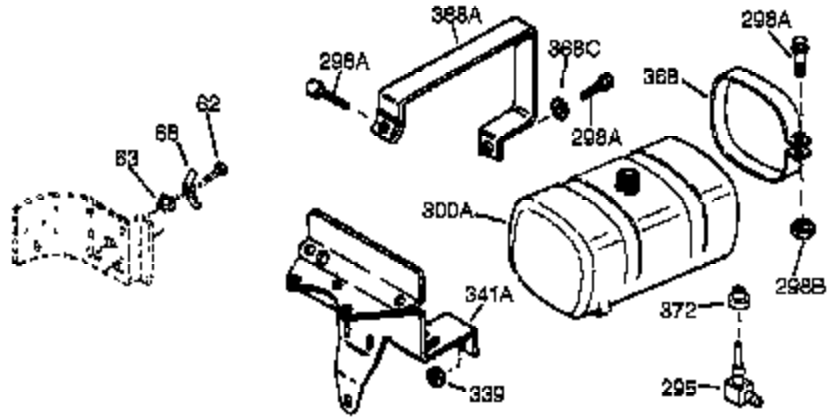

Ref #	Part Number	Qty	Description
62	650760	1	Screw, 8-32 x 3/8"
63	28545	1	Grommet
92A	650815	1	Belleville Washer
110A	35187	1	Ground Wire
129	650905	4	Screw, 5/16-18 x 2-5/8"
131A	29212	2	Screw, 1/4-28 x 7/16"
172	28425	1	Valve Cover
262	29747B	2	Screw, Torx T-40, 5/16-24 x 21/32"
269	35865	1	* Exhaust Manifold Gasket
277A	30196	2	Screw, 5/16-18 x 3/4"
287A	650926	4	Screw, 8-32 x 21/64"
309	650760	1	Screw, 8-32 x 3/8"
370C	36224	1	Debris Guard Decal