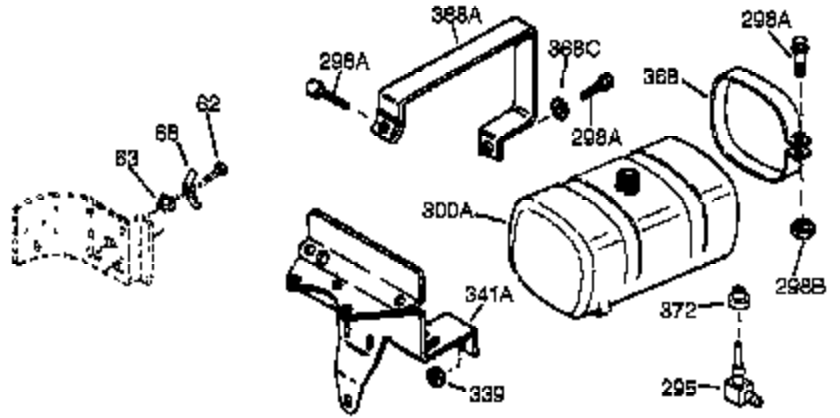

Ref #	Part Number	Qty	Description
370A	550223	1	Name Decal
370	36261	1	Instruction Decal
370C	35344	1	Throttle Decal
380	632230	1	Carburetor (Incl. 184)
390	590666A	1	Rewind Starter
400	33235A	1	* Gasket Set (Incl. items marked PK i n notes) Incl. part #'s 27272A (2), 27896A (2), 27913A (1), 27915A (2), 28938C (1), 29673 (1), 30684 (1), 31688A (1), 33355A (1), 35865 (1)
420	730225	1	SAE 30 4-Cycle Engine Oil (Quart)
453	29538	1	Engine Mounting Base
454	650542	4	Screw, 5/16-18 x 3/4"