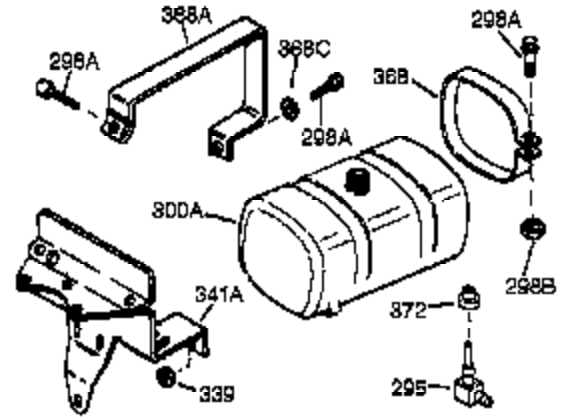

Ref #	Part Number	Qty	Description
370B	35274	1	Instruction Decal
370A	35344	1	Throttle Decal
380	632230	1	Carburetor (Incl. 184)
390	590688	1	Rewind Starter
400	36447	1	* Gasket Set (Incl. items marked PK i n notes) Incl. part #'s 26756 (1), 27272A (1), 27896A (2), 27915A (1), 29673 (1), 30684 (1), 31688A (1), 33629 (1), 34912 (1), 35865 (1), 36445 (1)
420	730225	1	SAE 30 4-Cycle Engine Oil (Quart)
453	29538	1	Engine Mounting Base
454	650542	4	Screw, 5/16-18 x 3/4"