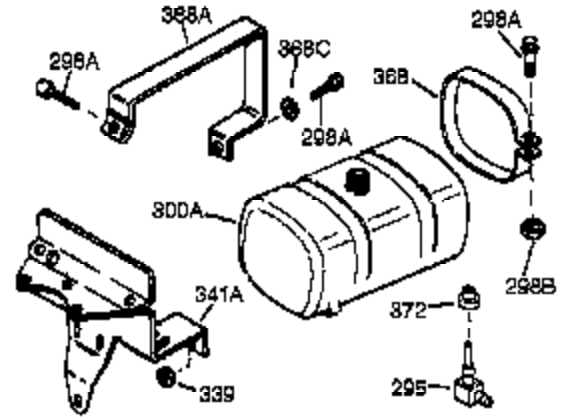

Ref #	Part Number	Qty	Description
400	33235A	1	* Gasket Set (Incl. items marked PK i n notes) Incl. part #'s 27272A (2), 27896A (2), 27913A (1), 27915A (2), 28938C (1), 29673 (1), 30684 (1), 31688A (1), 33355A (1), 35865 (1)
420	730225	1	SAE 30 4-Cycle Engine Oil (Quart)
453	29538	1	Engine Mounting Base
454	650542	4	Screw, 5/16-18 x 3/4"