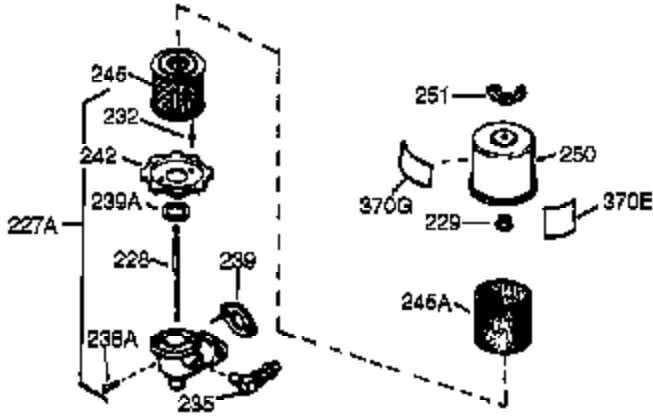

**OPTIONAL
STARTER MUFF KIT**

730571
Can be used on H50-60 with stamped steel starter.