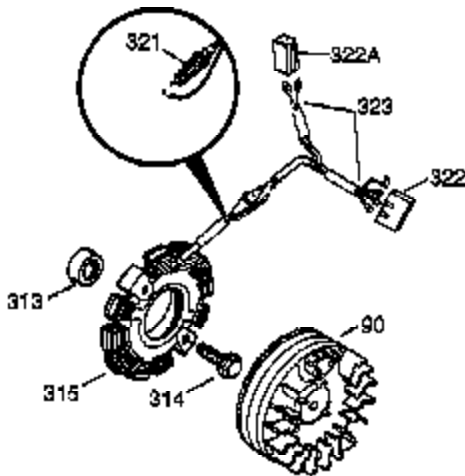

**OPTIONAL
STARTER MUFF KIT**

730571
Can be used on H50-60 with stamped steel starter.