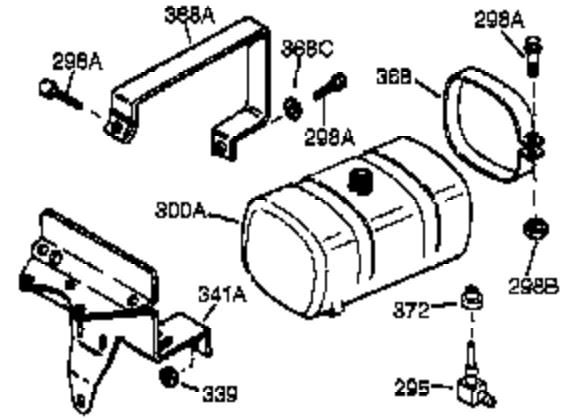

OPTIONAL 110-120
VOLT STARTER
MOTOR KIT