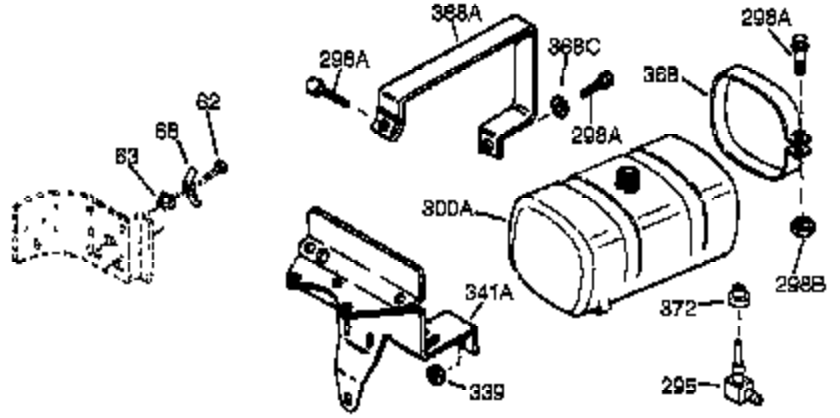

Ref #	Part Number	Qty	Description
400	36447	1	* Gasket Set (Incl. items marked PK i n notes) Incl. part #'s 27272A (2), 27896A (2), 27913A (1), 27915A (2), 36445 (1), 29673 (1), 30684 (1), 31688A (1), 33355A (1), 35865 (1)
420	730225	1	SAE 30 4-Cycle Engine Oil (Quart)
453	29538	1	Engine Mounting Base
454	650542	4	Screw, 5/16-18 x 3/4"