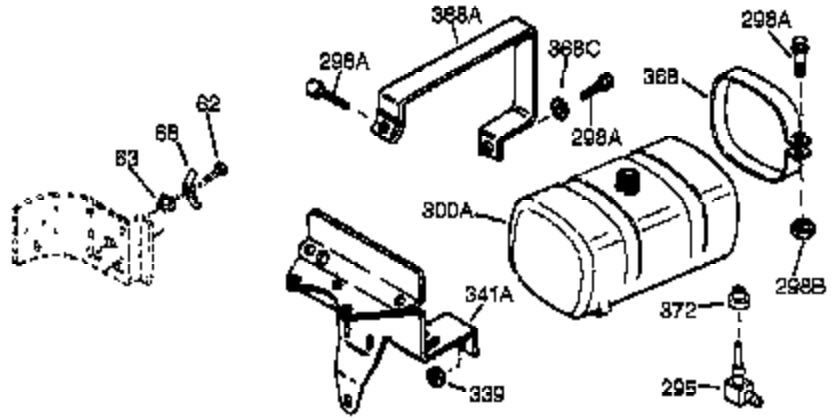

Ref #	Part Number	Qty	Description
400	33235A	1	* Gasket Set (Incl. items marked PK i n notes) Incl. part #'s 27272A (2), 27896A (2), 27913A (1), 27915A (2), 28938C (1), 29673 (1), 30684 (1), 31688A (1), 33355A (1), 35865 (1)
420	730225	1	SAE 30 4-Cycle Engine Oil (Quart)
453	29538	1	Engine Mounting Base
454	650542	4	Screw, 5/16-18 x 3/4"