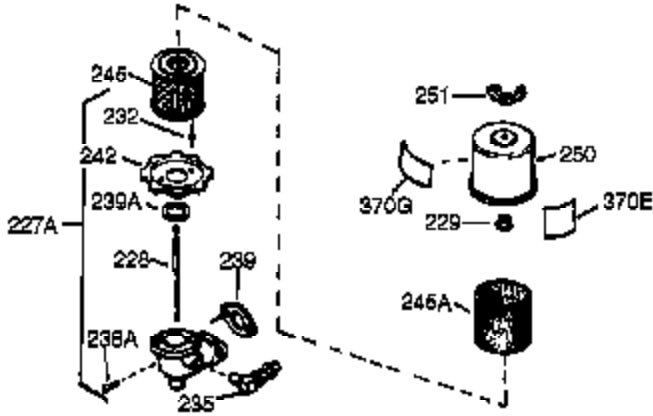

**OPTIONAL
STARTER MUFF KIT**

730571
Can be used on H50-60 with
stamped steel starter.