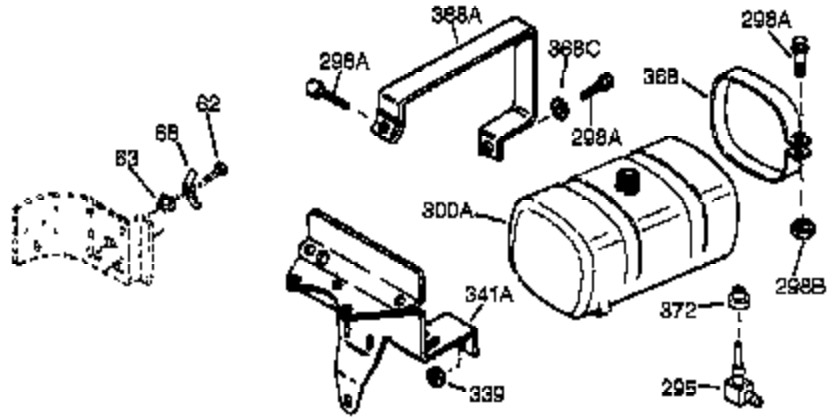

Ref #	Part Number	Qty	Description
370A	550223	1	Name Decal
370	36261	1	Instruction Decal
370C	35344	1	Throttle Decal
380	632230	1	Carburetor (Incl. 184)
390	590666A	1	Rewind Starter
400	33235A	1	* Gasket Set (Incl. items marked PK i n notes) Incl. part #'s 27272A (2), 27896A (2), 27913A (1), 27915A (2), 28938C (1), 29673 (1), 30684 (1), 31688A (1), 33355A (1), 35865 (1)
420	730225	1	SAE 30 4-Cycle Engine Oil (Quart)
453	29538	1	Engine Mounting Base
454	650542	4	Screw, 5/16-18 x 3/4"