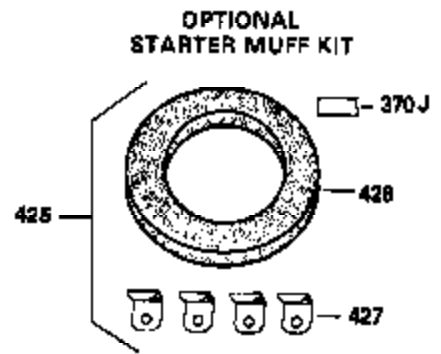

OPTIONAL 110-120
VOLT STARTER
MOTOR KIT

OPTIONAL SPARK ARREST
MUFFLER

Ref #	Part Number	Qty	Description
110	35187	1	Ground Wire
172	28425	1	Valve Cover
242	31691	1	Air Cleaner Bracket
262	29747B	2	Screw, Torx T-40, 5/16-24 x 21/32"
269	35865	1	* Exhaust Manifold Gasket
275	32401	1	Muffler
277A	30196	1	Screw, 5/16-18 x 3/4"
277	650694A	1	Screw, 5/16-18 x 2"
279B	26073	1	Washer
291	30962	1	Fuel Line
361	30063	4	Screw, Torx T-30, 1/4-20 x 1/2"
370B	35274	1	Instruction Decal
370	36261	1	Instruction Decal
395	35765A	1	Electric Starter Motor (12 Volt)

**ADD-ON ALTERNATOR
 AC LIGHTING OR DC CHARGING**

**OPTIONAL
 STARTER MUFF KIT**
 730571
 Can be used on H50-60 with
 stamped steel starter.

SOLID STATE

Ref #	Part Number	Qty	Description
	90 611089	1	Flywheel (W/Ring Gear)
	100 34443A	1	Solid State Ignition
	101 610118	1	Spark Plug Cover
	102 650872	2	Solid State Mounting Stud
	103 650814	2	Screw, Torx T-15, 10-24 x 1"
	172 28425	1	Valve Cover
	173 35350	1	Breather Tube
	239 27272A	1	* Air Cleaner Gasket
	242 31691	1	Air Cleaner Bracket
	245 30727	1	Air Cleaner Filter
	269 35865	1	* Exhaust Manifold Gasket
	277A 30196	1	Screw, 5/16-18 x 3/4"
	279B 26073	1	Washer
	291 30962	1	Fuel Line
	313A 35189	1	Spacer
	314 650873	2	Screw, 1/4-20 x 3/4"
	315 611097	1	Alternator Coil (7 Amp DC)(Incl.322,3 22A,323)
	322 610921	1	Connector Body
	322A 610824	1	Connector Body
	323 610922	1	Terminal
	324 33177	1	Terminal