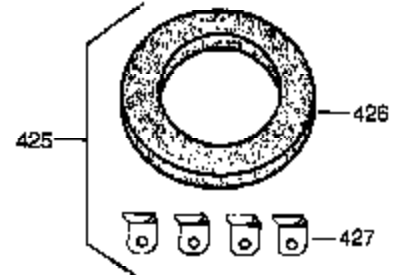

**OPTIONAL
STARTER MUFF KIT**

730571
Can be used on H50-60 with
stamped steel starter.