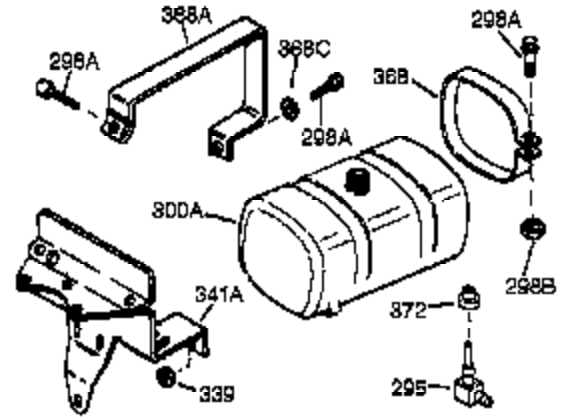

OPTIONAL 110-120
VOLT STARTER
MOTOR KIT