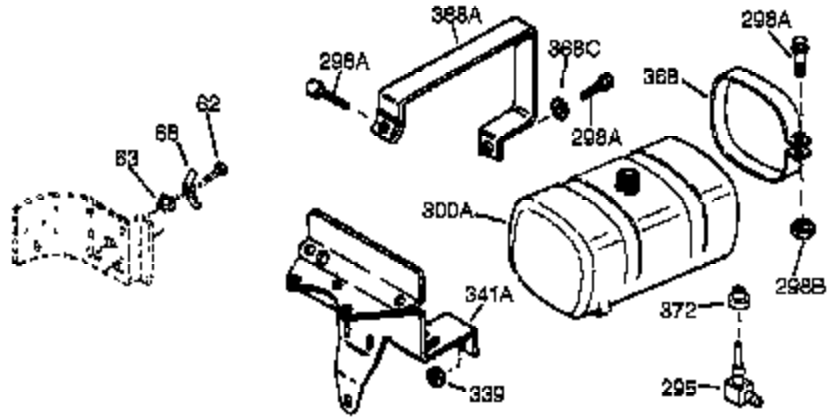

Ref #	Part Number	Qty	Description
370B	35274	1	Instruction Decal
370C	34704	1	Instruction Decal
370A	550223	1	Name Decal
380	632257	1	Carburetor (Incl. 184)
390	590666A	1	Rewind Starter
400	33235A	1	* Gasket Set (Incl. items marked PK i n notes) Incl. part #'s 27272A (2), 27896A (2), 27913A (1), 27915A (2), 28938C (1), 29673 (1), 30684 (1), 31688A (1), 33355A (1), 35865 (1)
420	730225	1	SAE 30 4-Cycle Engine Oil (Quart)
453	29538	1	Engine Mounting Base
454	650542	4	Screw, 5/16-18 x 3/4"