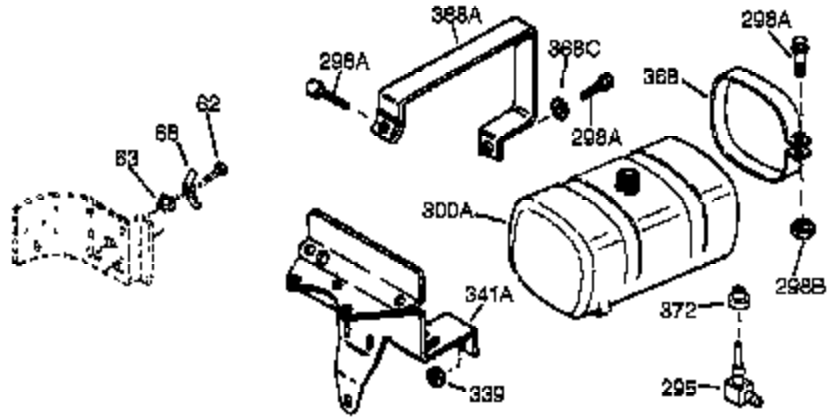

Ref #	Part Number	Qty	Description
370A	35703	1	Throttle Decal
370	36261	1	Instruction Decal
380	632257	1	Carburetor (Incl. 184)
390	590688	1	Rewind Starter
400	33235A	1	* Gasket Set (Incl. items marked PK i n notes) Incl. part #'s 27272A (2), 27896A (2), 27913A (1), 27915A (2), 28938C (1), 29673 (1), 30684 (1), 31688A (1), 33355A (1), 35865 (1)
420	730225	1	SAE 30 4-Cycle Engine Oil (Quart)
453	29538	1	Engine Mounting Base
454	650542	4	Screw, 5/16-18 x 3/4"