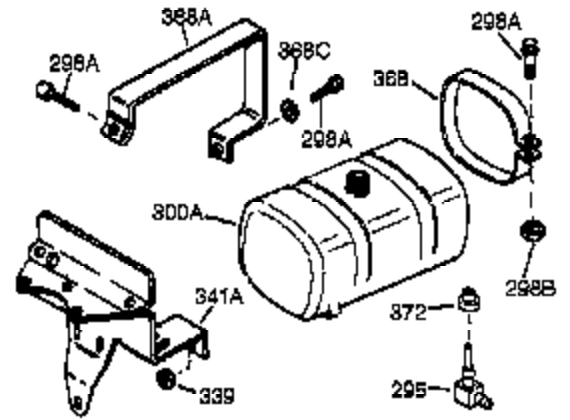

**OPTIONAL 110-120
VOLT STARTER
MOTOR KIT**