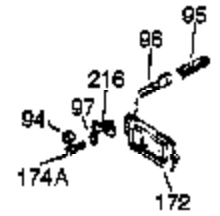

**OPTIONAL 110-120
VOLT STARTER
MOTOR KIT**