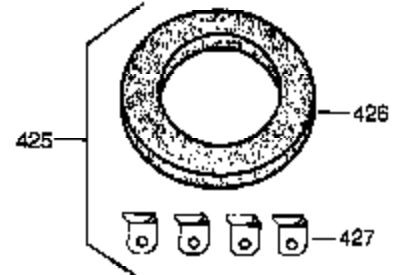

**OPTIONAL
STARTER MUFF KIT**

730571
Can be used on H50-60 with
stamped steel starter.