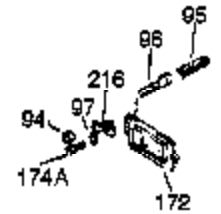

**OPTIONAL 110-120
VOLT STARTER
MOTOR KIT**