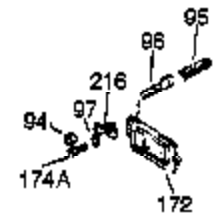

OPTIONAL 110-120
VOLT STARTER
MOTOR KIT