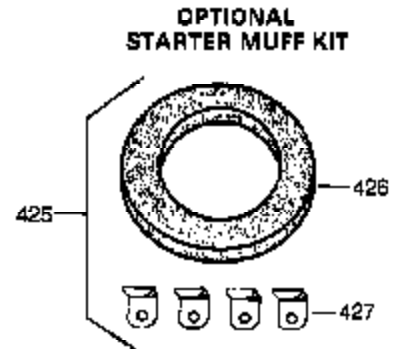

730571
Can be used on H50-60 with
stamped steel starter.