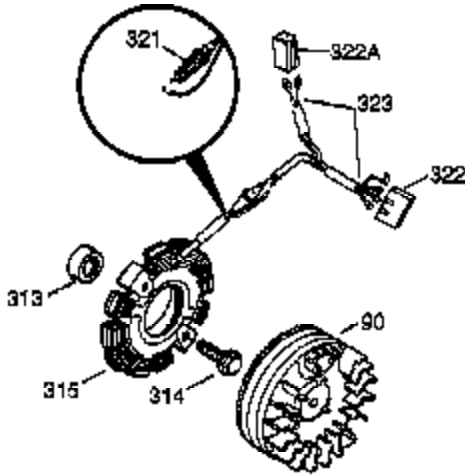

730571
Can be used on H50-60 with
stamped steel starter.