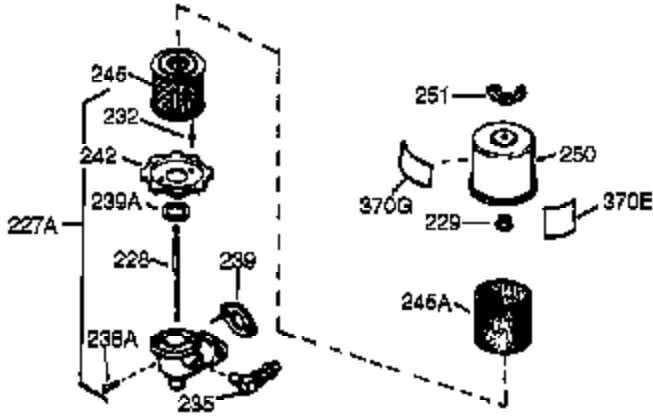

730571
Can be used on H50-60 with
stamped steel starter.