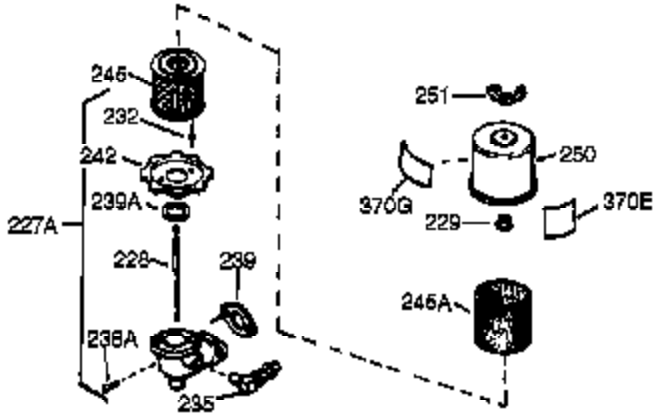

**OPTIONAL
STARTER MUFF KIT**

730571
Can be used on H50-60 with stamped steel starter.