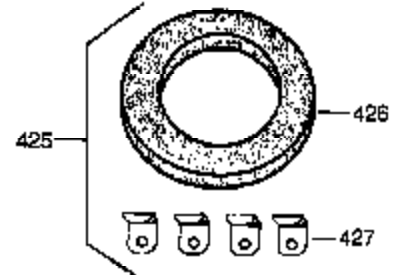

**OPTIONAL
STARTER MUFF KIT**

730571

Can be used on H50-60 with stamped steel starter.