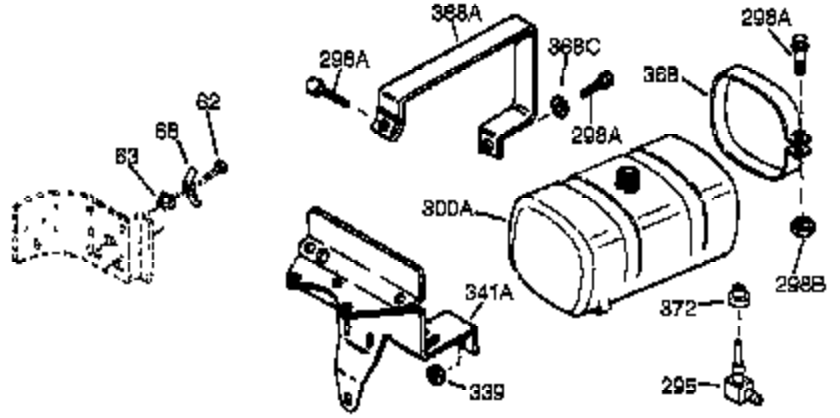

Ref #	Part Number	Qty	Description
400	36447	1	* Gasket Set (Incl. items marked PK i n notes) Incl. part #'s 26756 (1), 27272A (1), 27896A (2), 27915A (1), 29673 (1), 30684 (1), 31688A (1), 33629 (1), 34912 (1), 35865 (1), 36445 (1)
420	730225	1	SAE 30 4-Cycle Engine Oil (Quart)
453	29538	1	Engine Mounting Base
454	650542	4	Screw, 5/16-18 x 3/4"