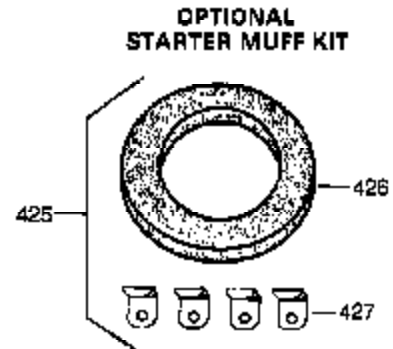

730571
Can be used on H50-60 with
stamped steel starter.