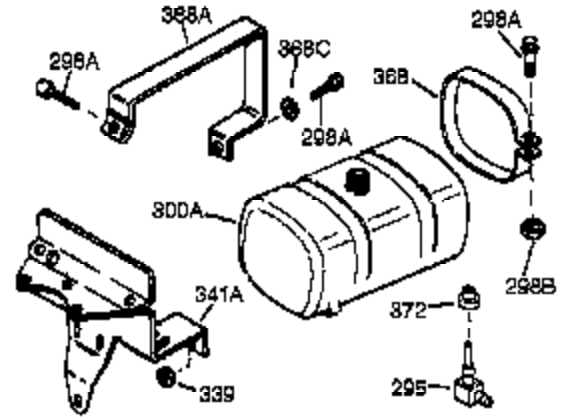

Ref #	Part Number	Qty	Description
400	36447	1	* Gasket Set (Incl. items marked PK i n notes) Incl. part #'s 26756 (1), 27272A (1), 27896A (2), 27915A (1), 29673 (1), 30684 (1), 31688A (1), 33629 (1), 34912 (1), 35865 (1), 36445 (1)
420	730225	1	SAE 30 4-Cycle Engine Oil (Quart)
453	29538	1	Engine Mounting Base
454	650542	4	Screw, 5/16-18 x 3/4"