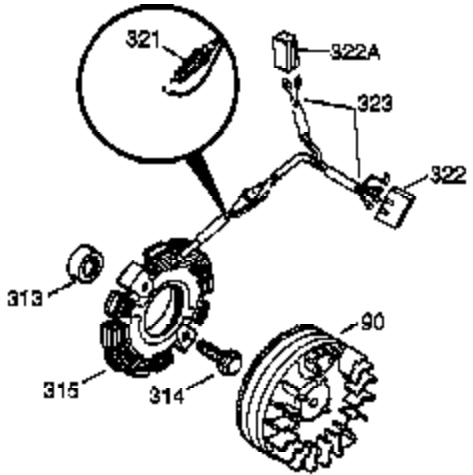

730571
Can be used on H50-60 with
stamped steel starter.