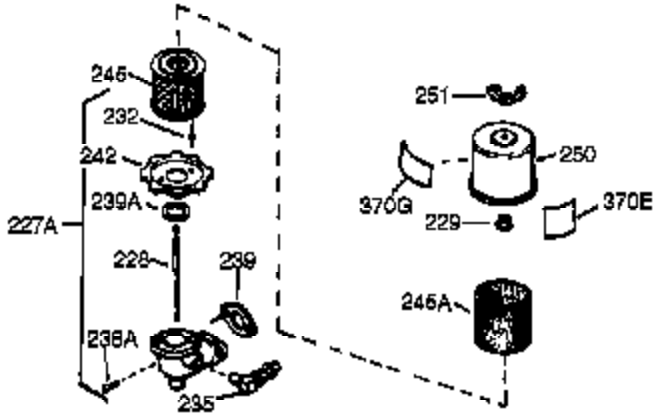

730571
Can be used on H50-60 with
stamped steel starter.