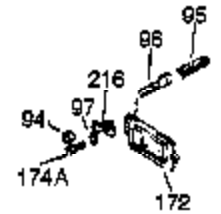

OPTIONAL 110-120
VOLT STARTER
MOTOR KIT