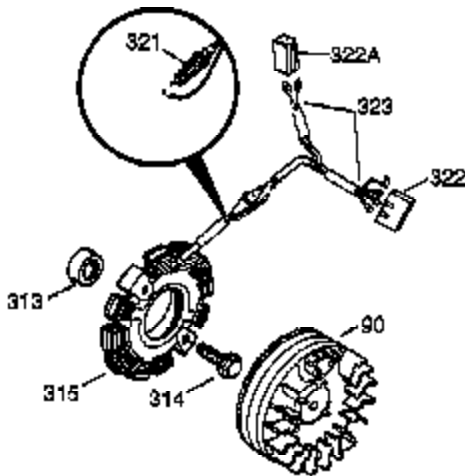

**OPTIONAL
STARTER MUFF KIT**

730571

Can be used on H50-60 with stamped steel starter.