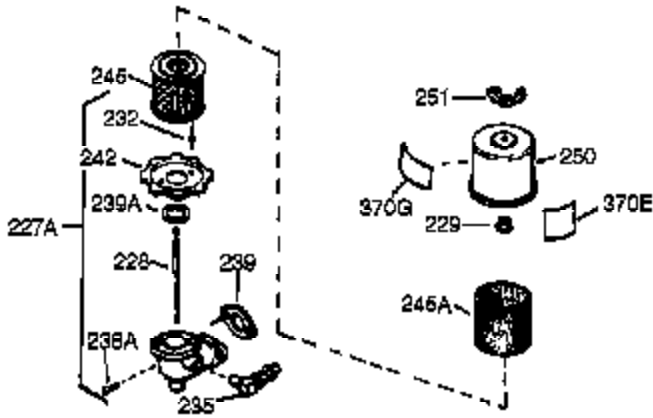

**OPTIONAL
STARTER MUFF KIT**

730571

Can be used on H50-60 with stamped steel starter.