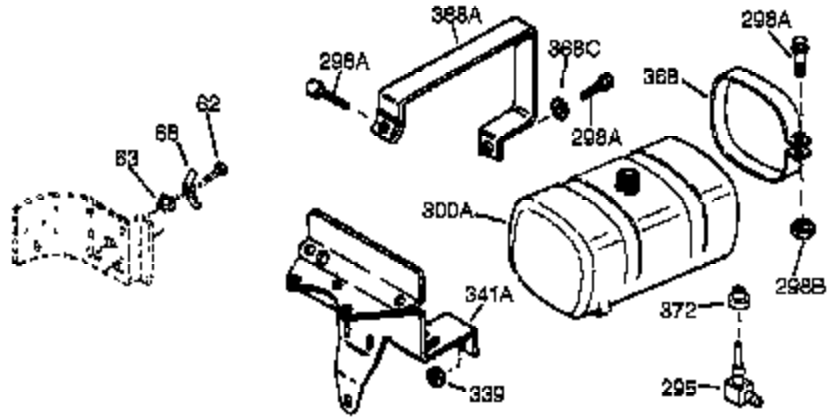

Ref #	Part Number	Qty	Description
	342 650561	1	Screw, 1/4-20 x 5/8"
	370A 550223	1	Name Decal
	370B 35274	1	Instruction Decal
	370C 35703	1	Control Decal
	370 36261	1	Instruction Decal
	380 632230	1	Carburetor (Incl. 184)
	390 590688	1	Rewind Starter
	400 36447	1	* Gasket Set (Incl. items marked PK i n notes) Incl. part #'s 26756 (1), 27272A (1), 27896A (2), 27915A (1), 29673 (1), 30684 (1), 31688A (1), 33629 (1), 34912 (1), 35865 (1), 36445 (1)
	420 730225	1	SAE 30 4-Cycle Engine Oil (Quart)
	453 29538	1	Engine Mounting Base
	454 650542	4	Screw, 5/16-18 x 3/4"