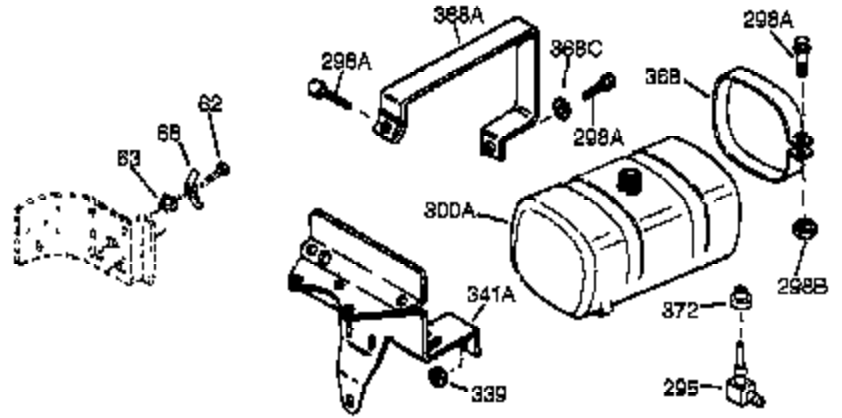

Ref #	Part Number	Qty	Description
	342 650561	1	Screw, 1/4-20 x 5/8"
	370A 34686	1	Name Decal
	370B 35274	1	Instruction Decal
	370C 35703	1	Control Decal
	370 36261	1	Instruction Decal
	380 632230	1	Carburetor (Incl. 184)
	390 590688	1	Rewind Starter
	400 36447	1	* Gasket Set (Incl. items marked PK i n notes) Incl. part #'s 26756 (1), 27272A (1), 27896A (2), 27915A (1), 29673 (1), 30684 (1), 31688A (1), 33629 (1), 34912 (1), 35865 (1), 36445 (1)
	420 730225	1	SAE 30 4-Cycle Engine Oil (Quart)
	453 29538	1	Engine Mounting Base
	454 650542	4	Screw, 5/16-18 x 3/4"