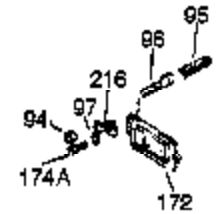

**OPTIONAL 110-120
VOLT STARTER
MOTOR KIT**