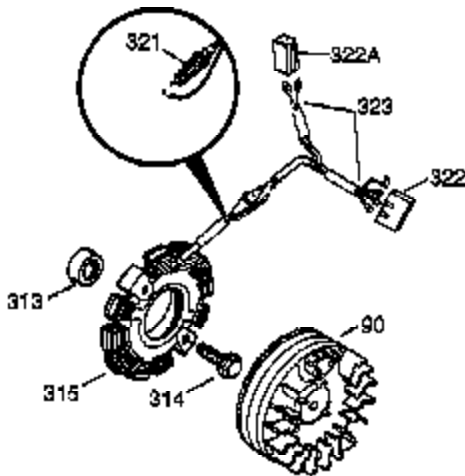

**OPTIONAL
STARTER MUFF KIT**

730571
Can be used on H50-60 with
stamped steel starter.