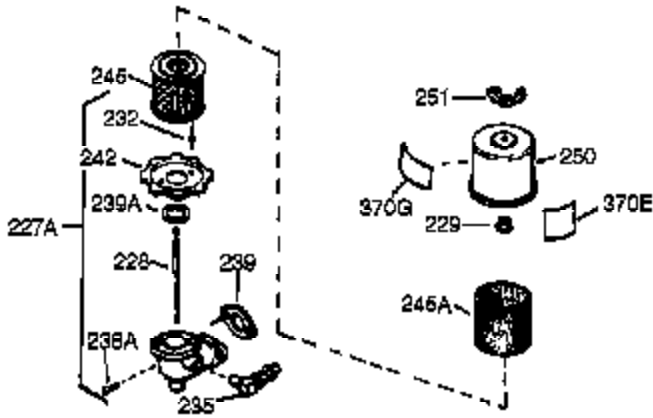

**OPTIONAL
STARTER MUFF KIT**

730571
Can be used on H50-60 with
stamped steel starter.