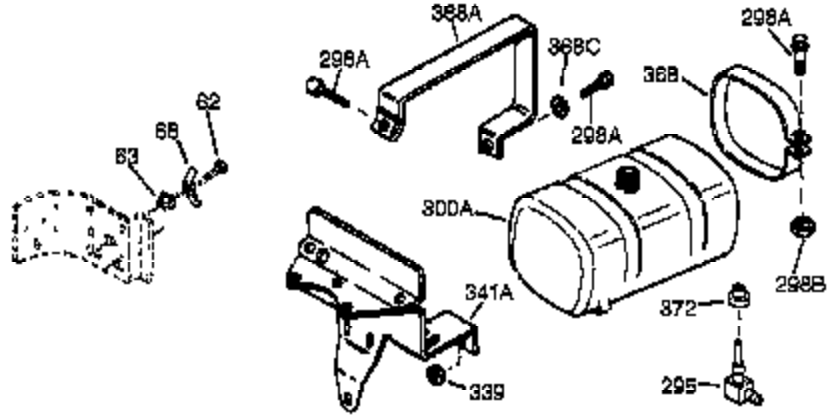

Ref #	Part Number	Qty	Description
370B	35274	1	Instruction Decal
370C	34686	1	Logo Decal
370	36261	1	Instruction Decal
370A	35703	1	Throttle Decal
380	632230	1	Carburetor (Incl. 184)
390	590732	1	Rewind Starter
400	36447	1	* Gasket Set (Incl. items marked PK i n notes) Incl. part #'s 26756 (1), 27272A (1), 27896A (2), 27915A (1), 29673 (1), 30684 (1), 31688A (1), 33629 (1), 34912 (1), 35865 (1), 36445 (1)
420	730225	1	SAE 30 4-Cycle Engine Oil (Quart)
453	29538	1	Engine Mounting Base
454	650542	4	Screw, 5/16-18 x 3/4"