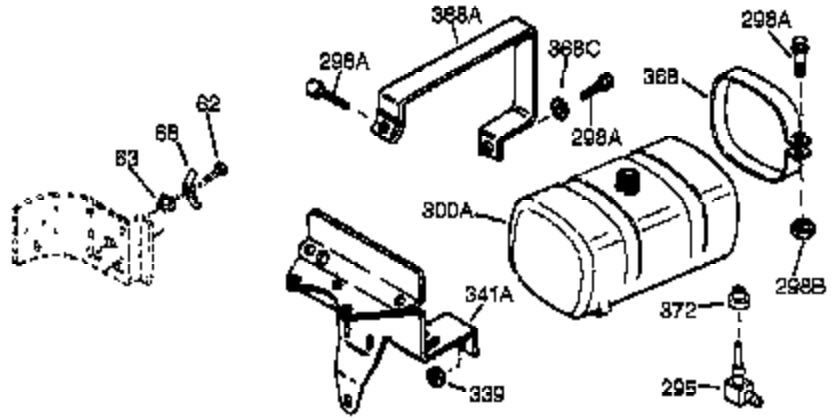

Ref #	Part Number	Qty	Description
370A	35703	1	Throttle Decal
370B	35274	1	Instruction Decal
370	36261	1	Instruction Decal
380	632230	1	Carburetor (Incl. 184)
390	590732	1	Rewind Starter
400	36447	1	* Gasket Set (Incl. items marked PK i n notes) Incl. part #'s 26756 (1), 27272A (1), 27896A (2), 27915A (1), 29673 (1), 30684 (1), 31688A (1), 33629 (1), 34912 (1), 35865 (1), 36445 (1)
420	730225	1	SAE 30 4-Cycle Engine Oil (Quart)
453	29538	1	Engine Mounting Base
454	650542	4	Screw, 5/16-18 x 3/4"