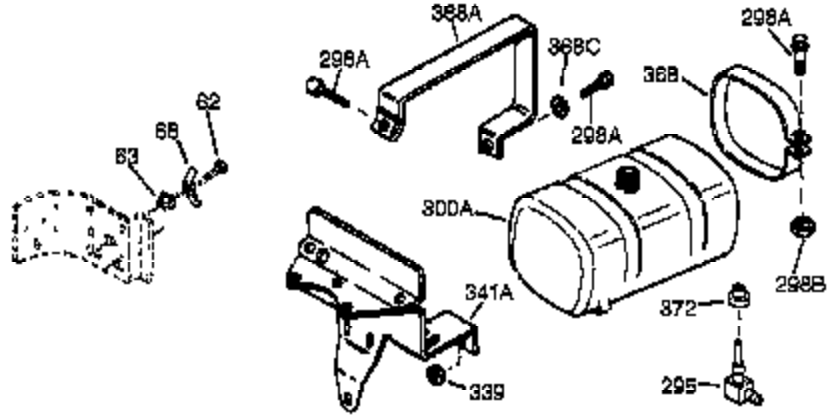

Ref #	Part Number	Qty	Description
370A	35703	1	Throttle Decal
370B	35274	1	Instruction Decal
370	36261	1	Instruction Decal
380	632230	1	Carburetor (Incl. 184)
390	590732	1	Rewind Starter (Note: This engine could have been built with 590738 starter. Refer to the design of the rope pulley strength ribs for part identification. Individual starter parts do not interchange.)
400	36447	1	* Gasket Set (Incl. items marked PK in notes) Incl. part #'s 26756 (1), 27272A (1), 27896A (2), 27915A (1), 29673 (1), 30684 (1), 31688A (1), 33629 (1), 34912 (1), 35865 (1), 36445 (1)
420	730225	1	SAE 30 4-Cycle Engine Oil (Quart)
453	29538	1	Engine Mounting Base
454	650542	4	Screw, 5/16-18 x 3/4"