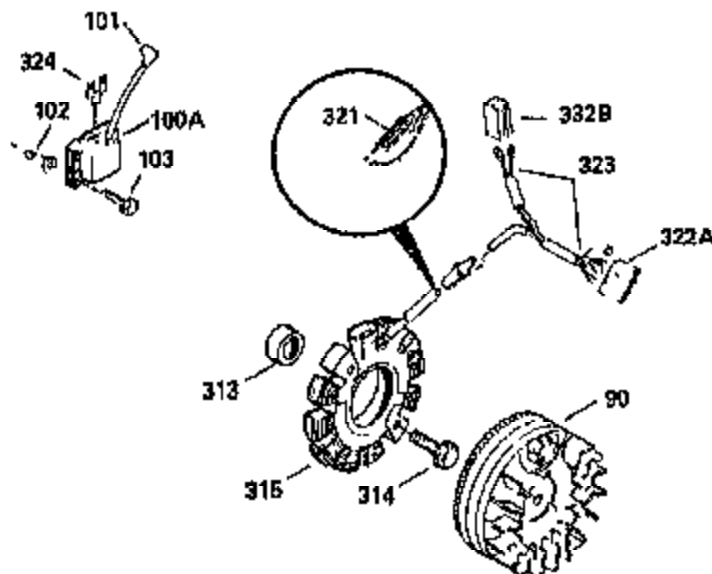

Ref #	Part Number	Qty	Description
390	590688	1	Rewind Starter (Note: This engine could have been built with 590732 starter. Refer to the design of the rope pulley strength ribs for part identification. Individual starter parts do not interchange.
400	36447	1	* Gasket Set (Incl. items marked PK in notes) Incl. part #'s 26756 (1), 27272A (1), 27896A (2), 27915A (1), 29673 (1), 30684 (1), 31688A (1), 33629 (1), 34912 (1), 35865 (1), 36445 (1)
420	730225	1	SAE 30 4-Cycle Engine Oil (Quart)
453	29538	1	Engine Mounting Base
454	650542	4	Screw, 5/16-18 x 3/4"

ILLUSTRATION SHOWS TYPICAL PARTS ONLY. ORDER BY PART NUMBER, PARTS NOT LISTED ARE SUPPLIED BY OEM.

730571
 Can be used on H50-60 with stamped steel starter.

**ADD-ON ALTERNATOR
 AC LIGHTING OR DC CHARGING**

**STANDARD POINT
 IGNITION**

SOLID STATE

Ref #	Part Number	Qty	Description
16A	30205	1	Governor Bracket
42	34854	1	Ring Set (Std.)
42	34855	1	Ring Set (.010" OS)
42	34856	1	Ring Set (.020" OS)
90	611084	1	Flywheel
94	33450	1	Lock Nut, 10-32
101	610118	1	Spark Plug Cover
102	650872	2	Solid State Mounting Stud
103	651007	2	Screw, Torx T-15, 10-24 x 15/16"
172	28425	1	Valve Cover
173	35350	1	Breather Tube
200	34677	1	Control Bracket (Incl. 19, 203 & 204)
238	28820	2	Screw, 10-32 x 1/2"
239	27272A	1	* Air Cleaner Gasket
250	31715	1	Air Cleaner Body (Black)
265	30939A	1	Cylinder Head Cover
272	30196	2	Screw, 5/16-18 x 3/4"
273	34712	1	Carburetor Flange
295	35857	1	Fuel Shut-Off Valve
307	35499	1	"O" Ring
310	36205	1	Dipstick