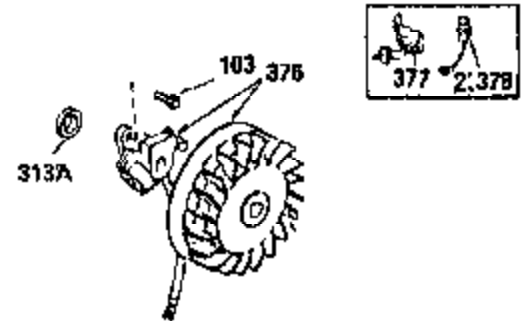

ILLUSTRATION SHOWS TYPICAL PARTS ONLY. ORDER BY PART NUMBER. PARTS NOT LISTED ARE SUPPLIED BY OEM.

VIEW 2 of 3

OPTIONAL SPARK ARREST MUFFLER

Ref #	Part Number	Qty	Description
16A	30205	1	Governor Bracket
23	31793	1	Ball Bearing
32	31792	1	Washer
42	34854	1	Ring Set (Std.)
42	34855	1	Ring Set (.010" OS)
42	34856	1	Ring Set (.020" OS)
74	31855	2	Bearing Retainer
94	33450	1	Lock Nut, 10-32
95	30886A	1	Extension Spring
96	30845A	1	R.P.M. Adjusting Bolt
172	28425	1	Valve Cover
174	650128	2	Screw, 10-24 x 1/2"
175	650778	2	Lock Washer
176	650580	2	Lock Nut, 10-24
200	34677	1	Control Bracket (Incl. 19, 203 & 204)
238	28820	2	Screw, 10-32 x 1/2"
239	27272A	1	* Air Cleaner Gasket
250	31715	1	Air Cleaner Body (Black)
262	29747B	2	Screw, Torx T-40, 5/16-24 x 21/32"
265	30939A	1	Cylinder Head Cover
272	30196	2	Screw, 5/16-18 x 3/4"
273	34712	1	Carburetor Flange
295	35857	1	Fuel Shut-Off Valve
307	35499	1	"O" Ring
310	36205	1	Dipstick
370B	35274	1	Instruction Decal

ILLUSTRATION SHOWS TYPICAL PARTS ONLY. ORDER BY PART NUMBER, PARTS NOT LISTED ARE SUPPLIED BY OEM.

730571
 Can be used on H50-60 with stamped steel starter.

**ADD-ON ALTERNATOR
 AC LIGHTING OR DC CHARGING**

**STANDARD POINT
 IGNITION**

SOLID STATE

Ref #	Part Number	Qty	Description
16A	30205	1	Governor Bracket
42	34854	1	Ring Set (Std.)
42	34855	1	Ring Set (.010" OS)
42	34856	1	Ring Set (.020" OS)
90	611084	1	Flywheel
94	33450	1	Lock Nut, 10-32
101	610118	1	Spark Plug Cover
102	650872	2	Solid State Mounting Stud
103	651007	2	Screw, Torx T-15, 10-24 x 15/16"
172	28425	1	Valve Cover
173	35350	1	Breather Tube
200	34677	1	Control Bracket (Incl. 19, 203 & 204)
238	28820	2	Screw, 10-32 x 1/2"
239	27272A	1	* Air Cleaner Gasket
250	31715	1	Air Cleaner Body (Black)
265	30939A	1	Cylinder Head Cover
272	30196	2	Screw, 5/16-18 x 3/4"
273	34712	1	Carburetor Flange
295	35857	1	Fuel Shut-Off Valve
307	35499	1	"O" Ring
310	36205	1	Dipstick