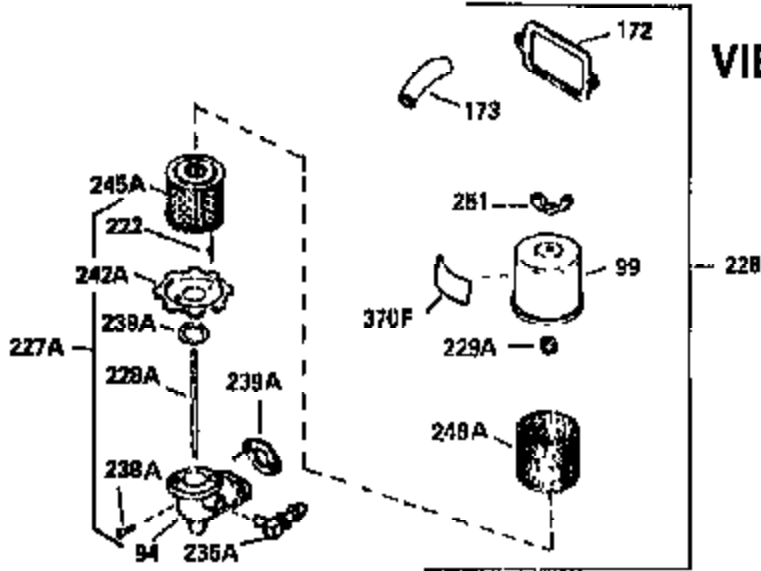

ILLUSTRATION SHOWS TYPICAL PARTS ONLY. ORDER BY PART NUMBER, PARTS NOT LISTED ARE SUPPLIED BY OEM.