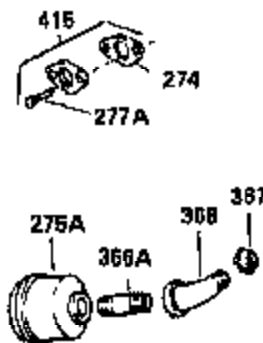

Ref #	Part Number	Qty	Description
390	590688	1	Rewind Starter (Note: This engine could have been built with 590732 starter. Refer to the design of the rope pulley strength ribs for part identification. Individual starter parts do not interchange.
400	36447	1	* Gasket Set (Incl. items marked PK in notes) Incl. part #'s 26756 (1), 27272A (1), 27896A (2), 27915A (1), 29673 (1), 30684 (1), 31688A (1), 33629 (1), 34912 (1), 35865 (1), 36445 (1)
420	730225	1	SAE 30 4-Cycle Engine Oil (Quart)
453	29538	1	Engine Mounting Base
454	650542	4	Screw, 5/16-18 x 3/4"

ILLUSTRATION SHOWS TYPICAL PARTS ONLY. ORDER BY PART NUMBER. PARTS NOT LISTED ARE SUPPLIED BY OEM.

VIEW 2 of 3

OPTIONAL SPARK ARREST MUFFLER

Ref #	Part Number	Qty	Description
16A	30205	1	Governor Bracket
23	31793	1	Ball Bearing
32	31792	1	Washer
42	34854	1	Ring Set (Std.)
42	34855	1	Ring Set (.010" OS)
42	34856	1	Ring Set (.020" OS)
74	31855	2	Bearing Retainer
94	33450	1	Lock Nut, 10-32
95	30886A	1	Extension Spring
96	30845A	1	R.P.M. Adjusting Bolt
172	28425	1	Valve Cover
174	650128	2	Screw, 10-24 x 1/2"
175	650778	2	Lock Washer
176	650580	2	Lock Nut, 10-24
200	34677	1	Control Bracket (Incl. 19, 203 & 204)
238	28820	2	Screw, 10-32 x 1/2"
239	27272A	1	* Air Cleaner Gasket
250	31715	1	Air Cleaner Body (Black)
262	29747B	2	Screw, Torx T-40, 5/16-24 x 21/32"
265	30939A	1	Cylinder Head Cover
272	30196	2	Screw, 5/16-18 x 3/4"
273	34712	1	Carburetor Flange
295	35857	1	Fuel Shut-Off Valve
307	35499	1	"O" Ring
310	36205	1	Dipstick
370B	35274	1	Instruction Decal