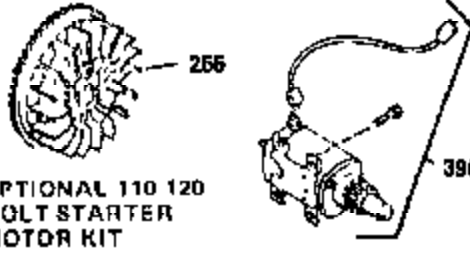

ILLUSTRATION SHOWS TYPICAL PARTS ONLY. ORDER BY PART NUMBER. PARTS NOT LISTED ARE SUPPLIED BY OEM.

VIEW 2 of 3

OPTIONAL SPARK ARREST MUFFLER