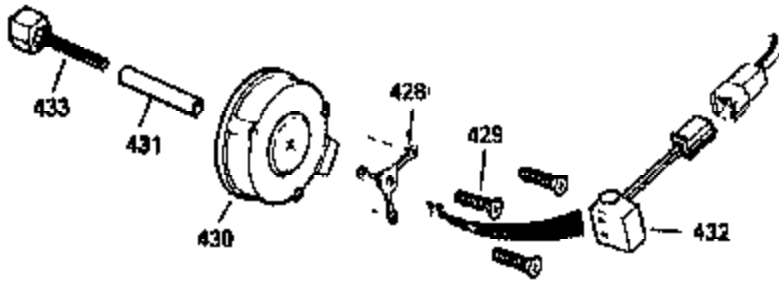

**ADD-ON ALTERNATOR
AC LIGHTING OR DC CHARGING**