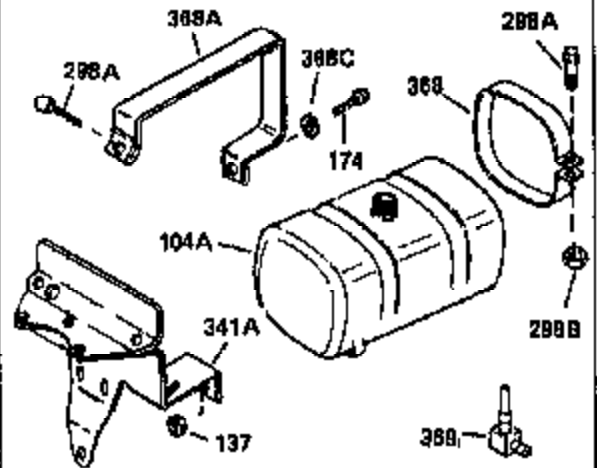

ILLUSTRATION SHOWS TYPICAL PARTS ONLY. ORDER BY PART NUMBER. PARTS NOT LISTED ARE SUPPLIED BY OEM.

VIEW 2 of 3

OPTIONAL SPARK ARREST MUFFLER