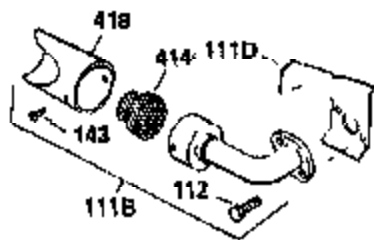

Ref #	Part Number	Qty	Description
390	590688	1	Rewind Starter (Note: This engine could have been built with 590732 starter. Refer to the design of the rope pulley strength ribs for part identification. Individual starter parts do not interchange.
400	36447	1	* Gasket Set (Incl. items marked PK in notes) Incl. part #'s 26756 (1), 27272A (1), 27896A (2), 27915A (1), 29673 (1), 30684 (1), 31688A (1), 33629 (1), 34912 (1), 35865 (1), 36445 (1)
420	730225	1	SAE 30 4-Cycle Engine Oil (Quart)
453	29538	1	Engine Mounting Base
454	650542	4	Screw, 5/16-18 x 3/4"

ILLUSTRATION SHOWS TYPICAL PARTS ONLY. ORDER BY PART NUMBER. PARTS NOT LISTED ARE SUPPLIED BY OEM.

VIEW 2 of 3

OPTIONAL SPARK ARREST MUFFLER

Ref #	Part Number	Qty	Description
16A	30205	1	Governor Bracket
23	31793	1	Ball Bearing
32	31792	1	Washer
42	34854	1	Ring Set (Std.)
42	34855	1	Ring Set (.010" OS)
42	34856	1	Ring Set (.020" OS)
74	31855	2	Bearing Retainer
94	33450	1	Lock Nut, 10-32
95	30886A	1	Extension Spring
96	30845A	1	R.P.M. Adjusting Bolt
172	28425	1	Valve Cover
174	650128	2	Screw, 10-24 x 1/2"
175	650778	2	Lock Washer
176	650580	2	Lock Nut, 10-24
200	34677	1	Control Bracket (Incl. 19, 203 & 204)
238	28820	2	Screw, 10-32 x 1/2"
239	27272A	1	* Air Cleaner Gasket
250	31715	1	Air Cleaner Body (Black)
262	29747B	2	Screw, Torx T-40, 5/16-24 x 21/32"
265	30939A	1	Cylinder Head Cover
272	30196	2	Screw, 5/16-18 x 3/4"
273	34712	1	Carburetor Flange
295	35857	1	Fuel Shut-Off Valve
307	35499	1	"O" Ring
310	36205	1	Dipstick
370B	35274	1	Instruction Decal