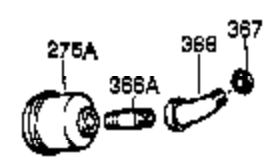

**OPTIONAL 110-120
VOLT STARTER
MOTOR KIT**