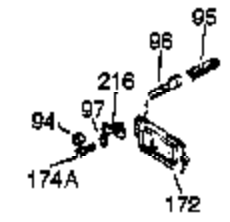

**OPTIONAL 110-120
VOLT STARTER
MOTOR KIT**