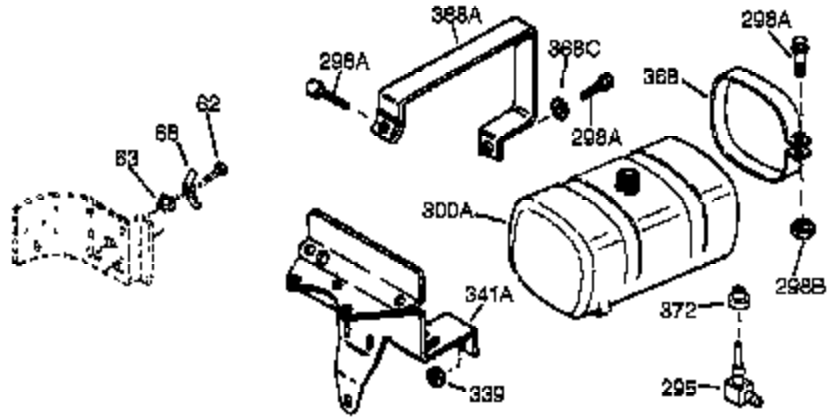

Ref #	Part Number	Qty	Description
370K	36695	1	Starter Decal
370A	35703	1	Throttle Decal
370	36261	1	Instruction Decal
380	632230	1	Carburetor (Incl. 184)
390	590732	1	Rewind Starter (Note: This engine could have been built with 590738 starter. Refer to the design of the rope pulley strength ribs for part identification. Individual starter parts do not interchange.)
400	36447	1	* Gasket Set (Incl. items marked PK in notes) Incl. part #'s 26756 (1), 27272A (1), 27896A (2), 27915A (1), 29673 (1), 30684 (1), 31688A (1), 33629 (1), 34912 (1), 35865 (1), 36445 (1)
420	730225	1	SAE 30 4-Cycle Engine Oil (Quart)
453	29538	1	Engine Mounting Base
454	650542	4	Screw, 5/16-18 x 3/4"