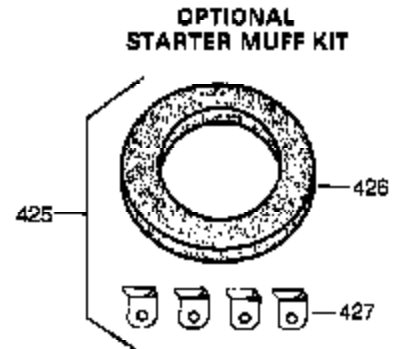

730571
Can be used on H50-60 with stamped steel starter.