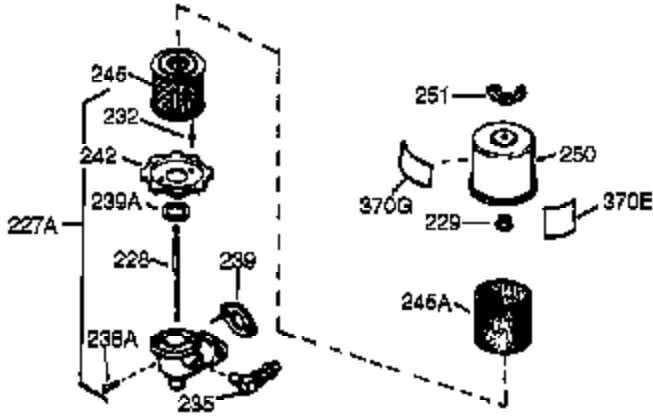

730571
Can be used on H50-60 with stamped steel starter.