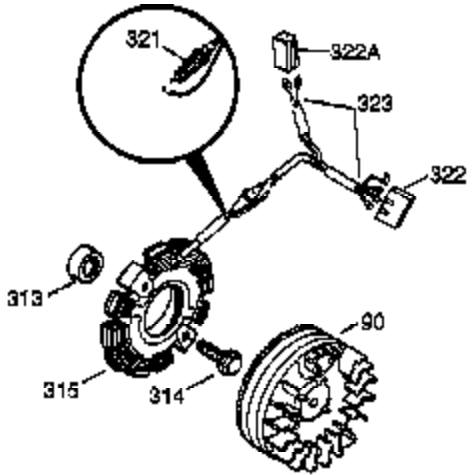

730571
Can be used on H50-60 with stamped steel starter.