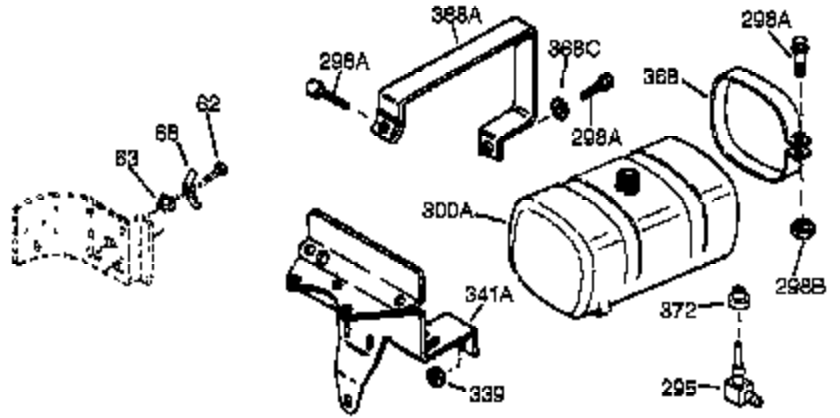

Ref #	Part Number	Qty	Description
370J	35703	1	Throttle Decal
370	36261	1	Name Decal
380	632230	1	Carburetor (Incl. 184)
390	590732A	1	Rewind Starter
400	36447	1	* Gasket Set (Incl. items marked PK i n notes) Incl. part #'s 26756 (1), 27272A (1), 27896A (2), 27915A (1), 29673 (1), 30684 (1), 31688A (1), 33629 (1), 34912 (1), 35865 (1), 36445 (1)
420	730225	1	SAE 30 4-Cycle Engine Oil (Quart)
453	29538	1	Engine Mounting Base
454	650542	4	Screw, 5/16-18 x 3/4"