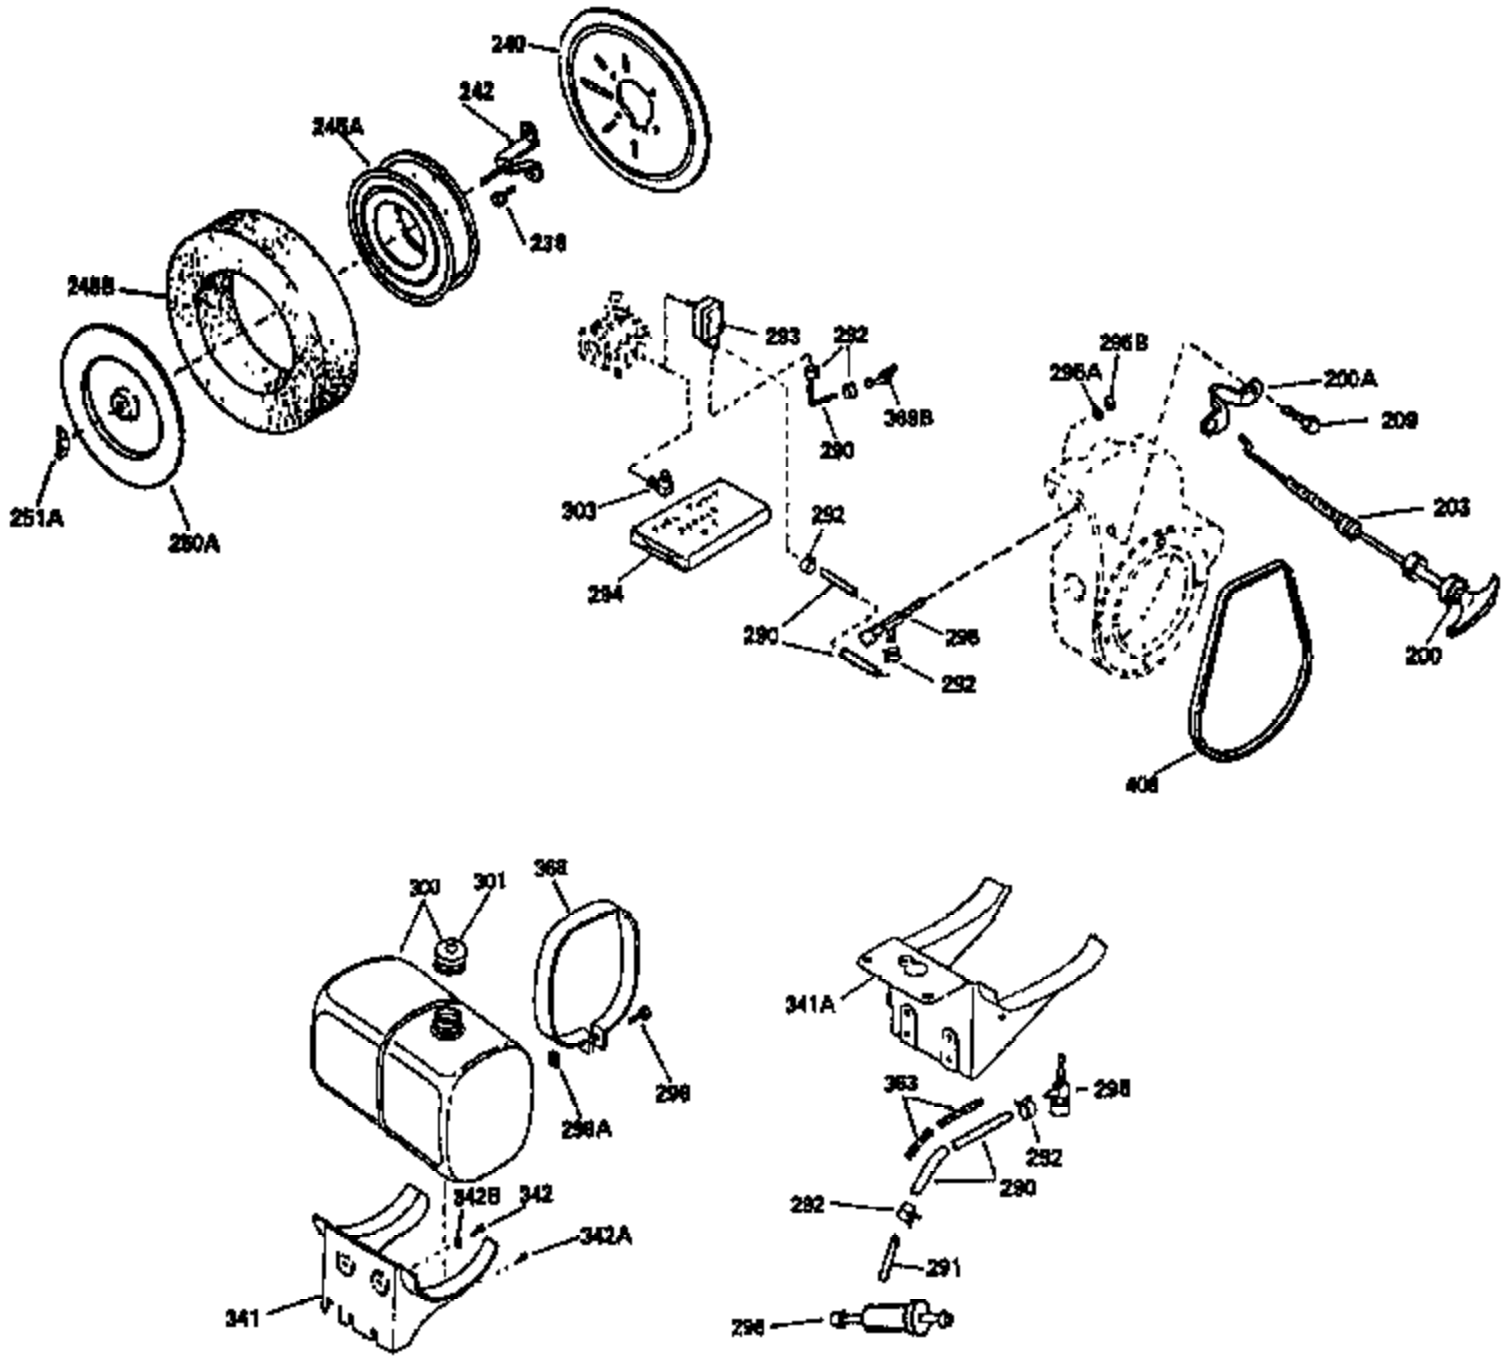

VIEW 3 of 3 ... this illustration may not depict actual equipment and is for reference only!

Ref #	Part Number	Qty	Description
16B	31965	1	Governor Spring Plate
65A	28537	1	Washer
65	650128	1	Screw, 10-24 x 1/2"
72A	28534	1	Oil Drain Plug
80	31930	1	Governor Shaft
84	29193	2	Retaining Ring
88	32426	1	Spacer
133C	650624	1	Screw, 5/16-24 x 9/16"
135	33636	1	Resistor Spark Plug (RJ17LM)
149A	31946	2	Valve Spring Cap (1/32" OS Stem)
149C	20810	2	Valve Pin
238	650399	2	Screw, 10-32 x 5/8"
242A	32907B	1	Air Cleaner Bracket
242	34065	1	Air Cleaner Bracket
246	30767	1	Spacer
251	650513	1	Wing Nut, 1/4-20
265	33035	1	Cylinder Head Cover
290	30705	1	Fuel Line
292	26460	2	Fuel Line Clamp
295	29683	1	Fuel Shut Off Valve
298D	26073	1	Washer
298C	8274	1	Washer
298B	650713	1	Screw, 5/16-18 x 5/8"
298A	650456	2	Lock Nut, 1/4-20
298	650451	2	Screw, 1/4-20 x 1"
300	31977	1	Fuel Tank
341	31978	1	Fuel Tank Bracket
342	650561	2	Screw, 1/4-20 x 5/8"
355	590701	1	Starter Handle
368	31979	2	Fuel Tank Strap
436B	650399	2	Screw, 10-32 x 5/8"