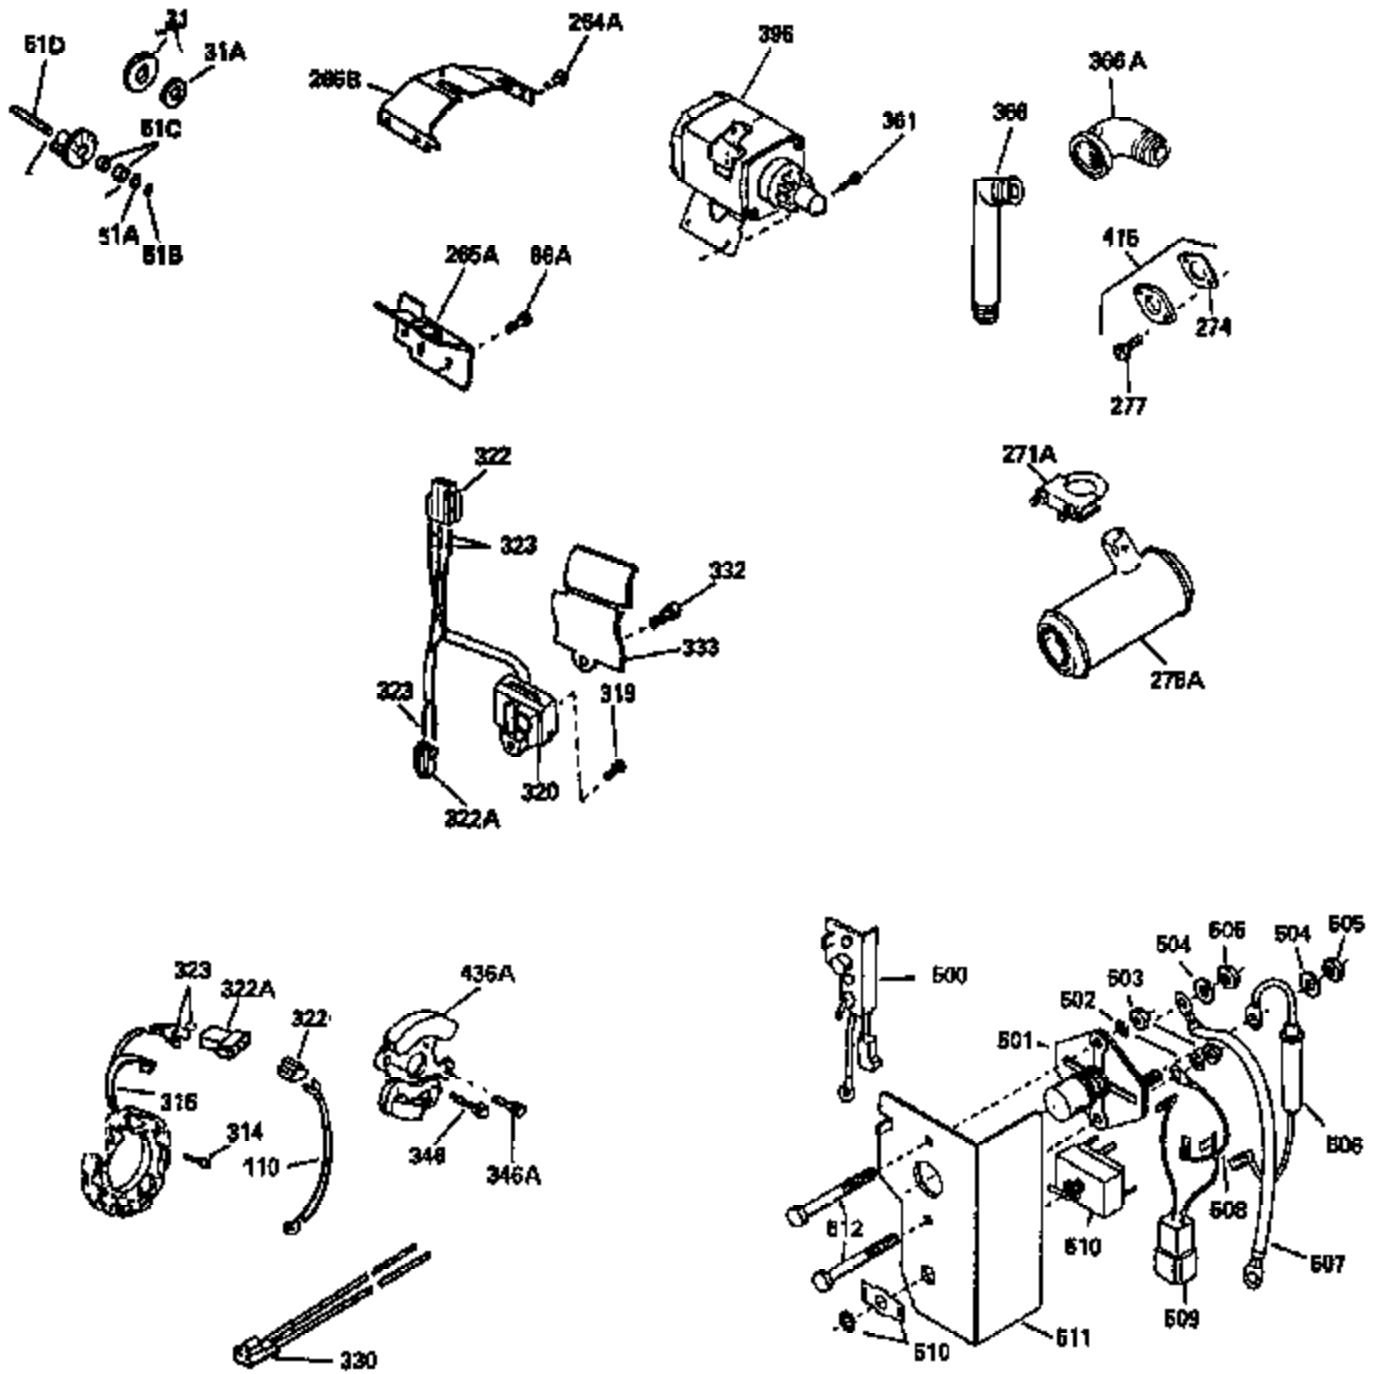

VIEW 2 of 3 ... this illustration may not depict actual equipment and is for reference only!

Ref #	Part Number	Qty	Description
16B	31965	1	Governor Spring Plate
65	650128	1	Screw, 10-24 x 1/2"
65A	28537	1	Washer
72A	28534	1	Oil Drain Plug
80	31930	1	Governor Shaft
84	29193	2	Retaining Ring
88	32426	1	Spacer
133C	650624	1	Screw, 5/16-24 x 9/16"
135	33636	1	Resistor Spark Plug (RJ17LM)
149A	31946	2	Valve Spring Cap (1/32" OS Stem)
149C	20810	2	Valve Pin
242A	32907B	1	Air Cleaner Bracket
246	30767	1	Spacer
251	650513	1	Wing Nut, 1/4-20
265	33035	1	Cylinder Head Cover
298D	26073	1	Washer
298C	8274	1	Washer
298B	650713	1	Screw, 5/16-18 x 5/8"
298A	650456	2	Lock Nut, 1/4-20
319	650595	1	Screw, 5/16-24 x 3/8"
355	590701	1	Starter Handle
366A	32042	1	Muffler Nipple
436B	650399	2	Screw, 10-32 x 5/8"