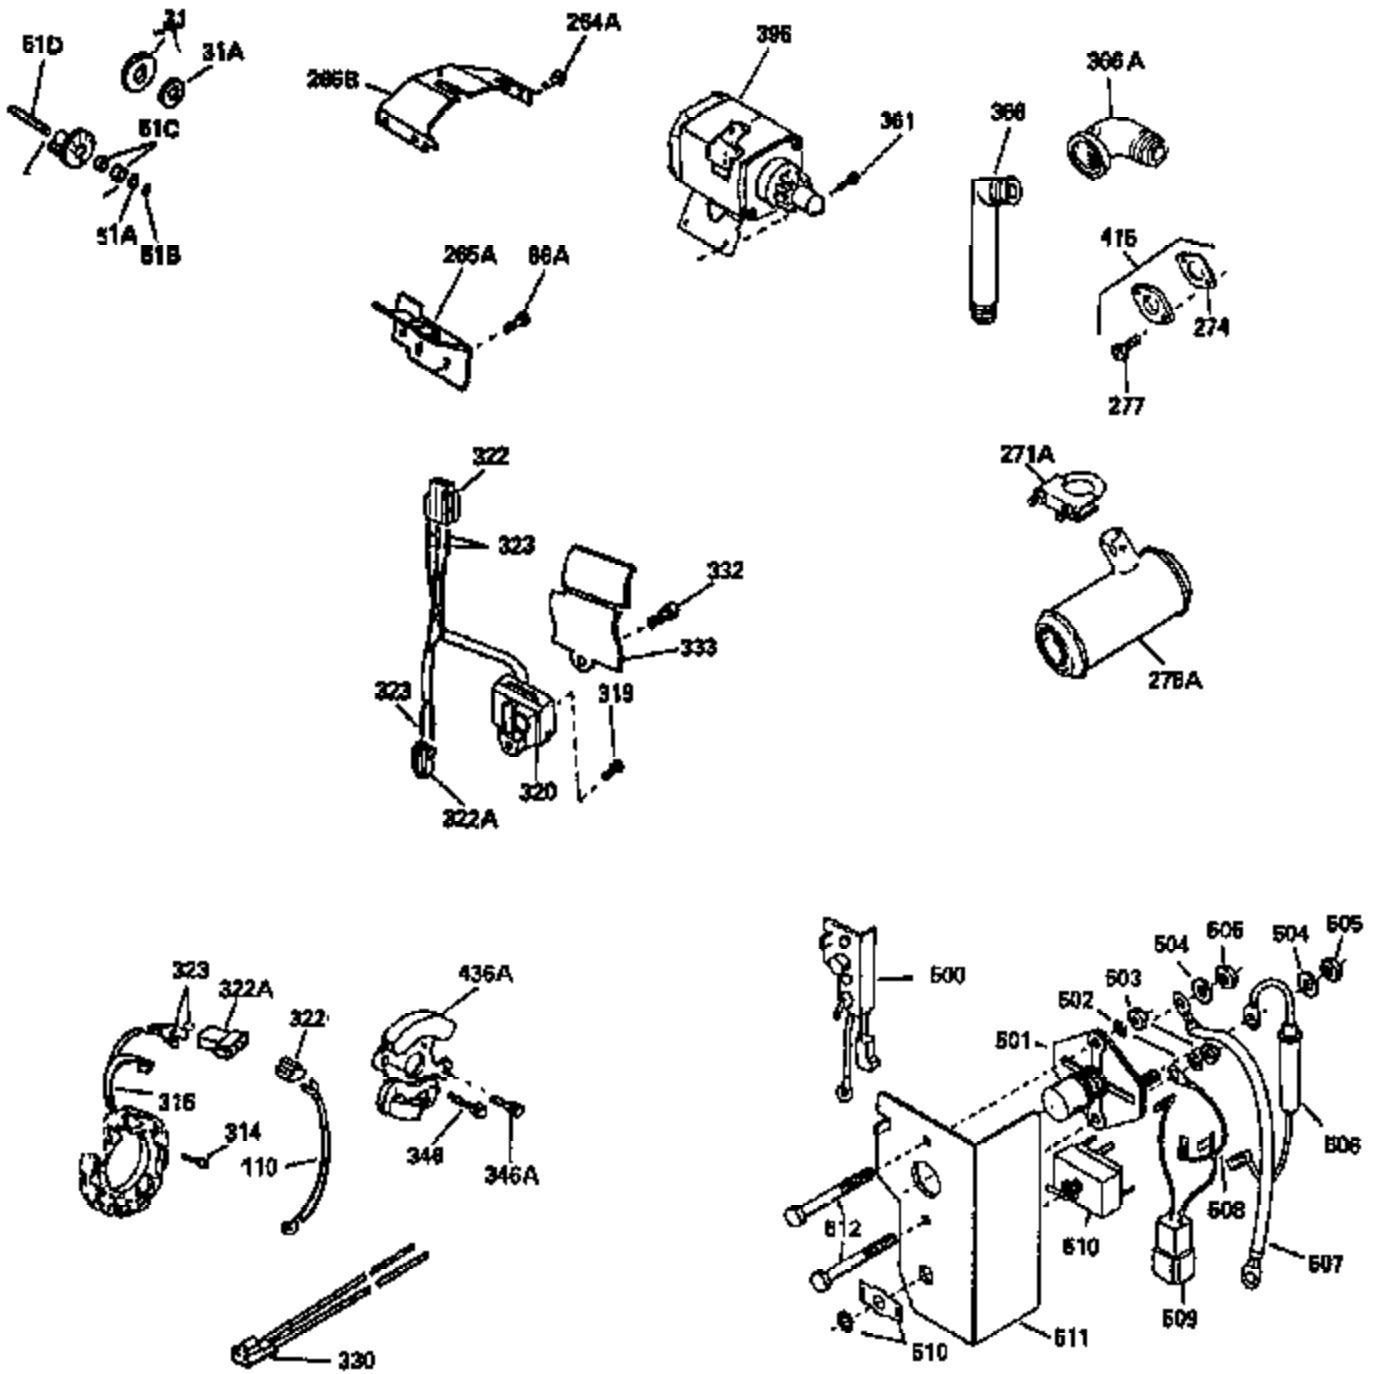

VIEW 2 of 3 ... this illustration may not depict actual equipment and is for reference only!

Ref #	Part Number	Qty	Description
3	650797	1	Screw, 5/16-18 x 1/2"
16B	31965	1	Governor Spring Plate
65A	28537	1	Washer
65	650128	1	Screw, 10-24 x 1/2"
80	31930	1	Governor Shaft
84	29193	2	Retaining Ring
88	32426	1	Spacer
135	33636	1	Resistor Spark Plug (J8C/356)
149C	20810	2	Valve Pin
149A	31946	2	Valve Spring Cap (1/32" OS Stem)
242A	32907B	1	Air Cleaner Bracket
246	30767	1	Spacer
251	650513	1	Wing Nut, 1/4-20
265	33035	1	Cylinder Head Cover
298D	26073	2	Washer
298C	8274	1	Washer
298B	650713	2	Screw, 5/16-18 x 5/8"
298A	650456	2	Lock Nut, 1/4-20
314	650521	2	Screw, 10-32 x 1-1/8"
315	611214	1	Alternator Coil (20Amp)(Incl. 322,322 A & 323)
319B	8274	2	Lock Washer
319	651026	1	Screw, 1/4-20 x 1/2"
320	611215	1	Regulator
322A	610214	1	Connector Body
322	610824	1	Connector Body
323	610922	2	Terminal
355	590701	1	Starter Handle
361	650781	1	Screw, 5/16-18 x 11/16"
366A	32042	1	Muffler Nipple
395	33835	1	Electric Starter Motor (12 Volt)
509	34393	1	Alternator Adapter Cord