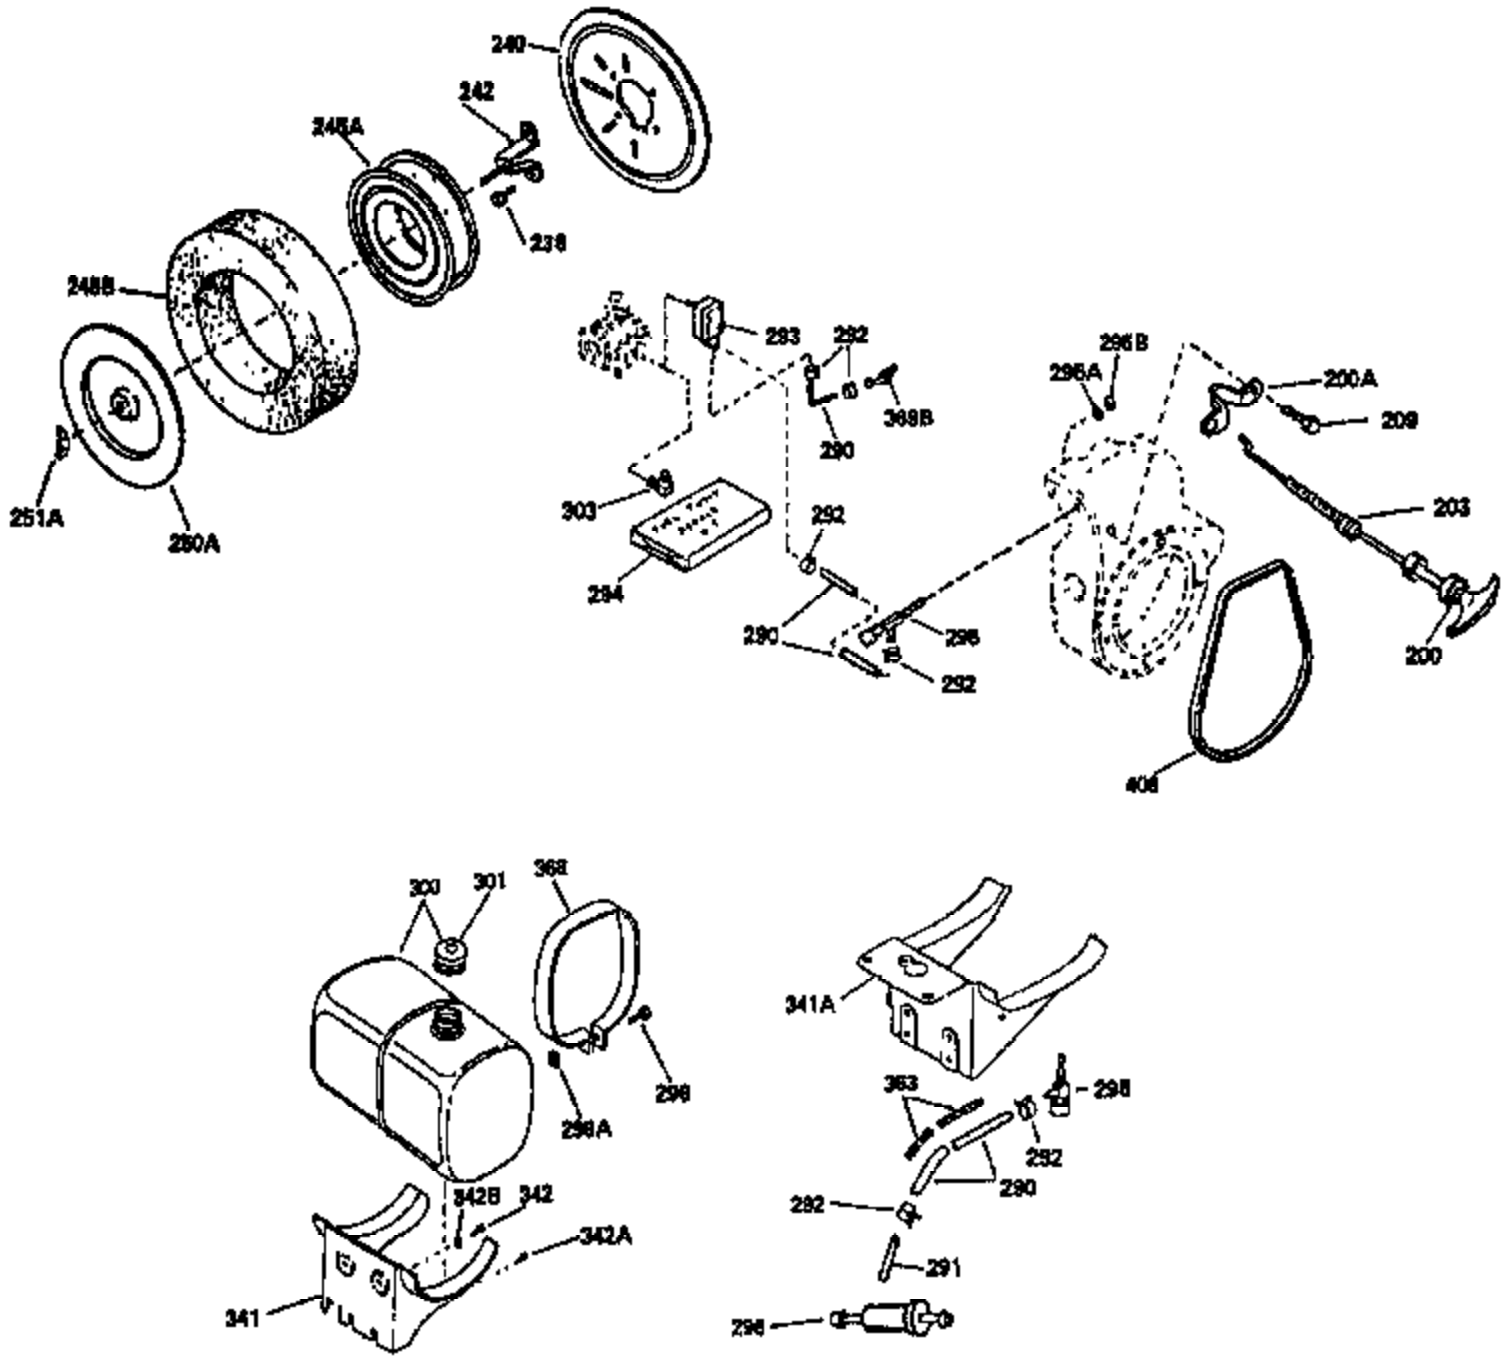

VIEW 3 of 3 ... this illustration may not depict actual equipment and is for reference only!

Ref #	Part Number	Qty	Description
3	650797	1	Screw, 5/16-18 x 1/2"
16B	31965	1	Governor Spring Plate
65A	28537	1	Washer
65	650128	1	Screw, 10-24 x 1/2"
80	31930	1	Governor Shaft
84	29193	2	Retaining Ring
88	32426	1	Spacer
135	33636	1	Resistor Spark Plug (J8C/356)
149A	31946	2	Valve Spring Cap (1/32" OS Stem)
149C	20810	2	Valve Pin
238	650399	2	Screw, 10-32 x 5/8"
242	34065	1	Air Cleaner Bracket
242A	32907B	1	Air Cleaner Bracket
246	30767	1	Spacer
251	650513	1	Wing Nut, 1/4-20
265	33035	1	Cylinder Head Cover
290	30705	1	Fuel Line
292	26460	2	Fuel Line Clamp
295	29683	1	Fuel Shut Off Valve
298B	650713	2	Screw, 5/16-18 x 5/8"
298	650451	2	Screw, 1/4-20 x 1"
298A	650456	2	Lock Nut, 1/4-20
298D	26073	2	Washer
298C	8274	1	Washer
300	31977	1	Fuel Tank
319B	8274	2	Lock Washer
341	31978	1	Fuel Tank Bracket
342	650561	2	Screw, 1/4-20 x 19/32"
355	590701	1	Starter Handle
368	31979	2	Fuel Tank Strap