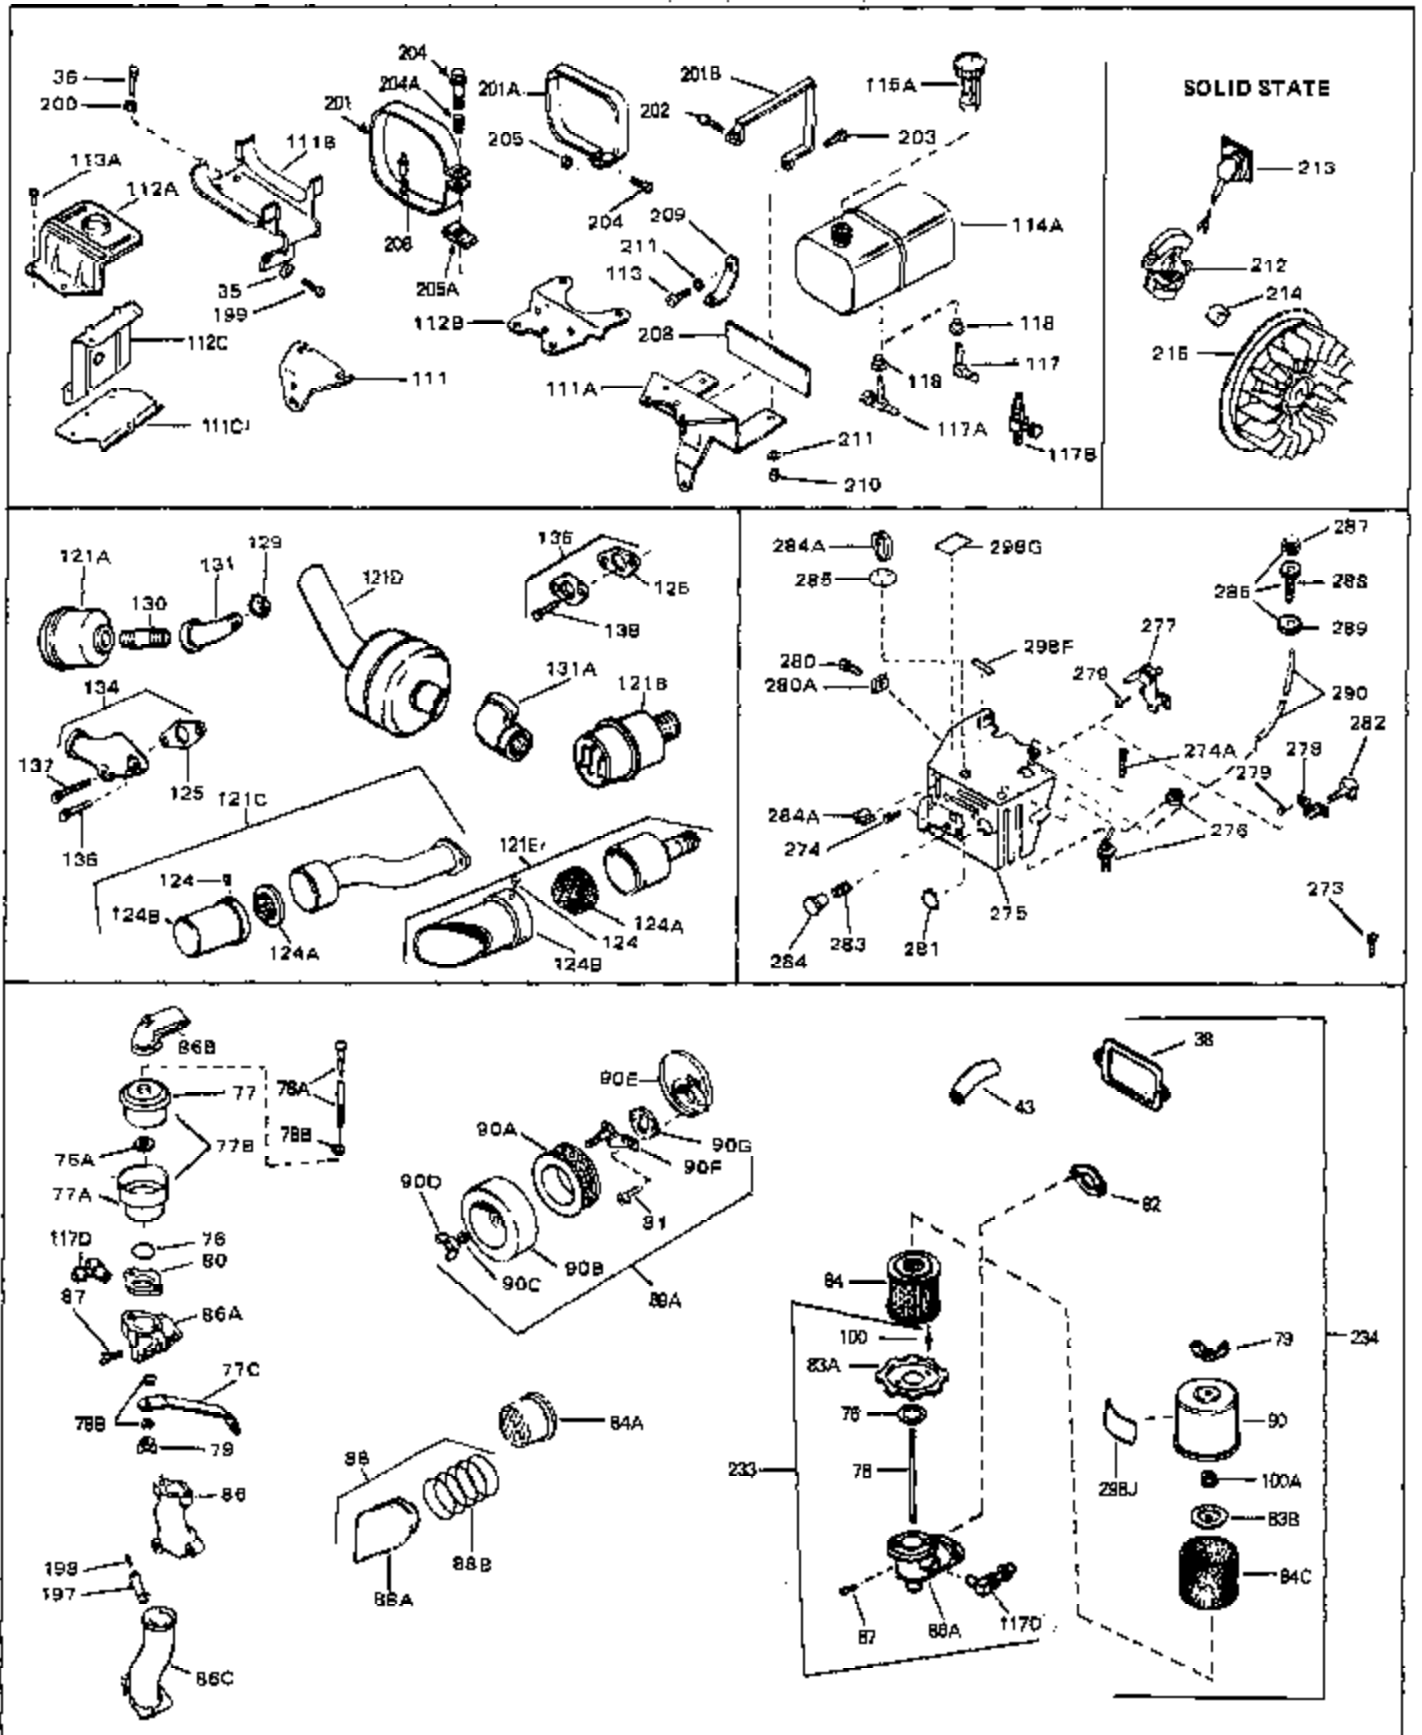

Ref #	Part Number	Qty	Description
35	26073	0	Washer, Connecting rod bolt
35	650570	0	Washer, Flat
35	650691	0	Washer, Flat
36	650694A	0	Screw, Hex flange hd., 5/16-18 x 2
36	650695A	0	Screw, Hex flange hd., 5/16-18 x 2-1/4
36	650697A	0	Screw, Hex flange hd., 5/16-18 x 2-1/2
38	27896	0	Gasket, Breather cover
43	27627	0	Tube, Breather
81	28820	0	Screw
81	30196	0	Screw
81	650521	0	Screw
82	27272	0	Gasket, Air cleaner
86A	34697	0	Elbow, Air cleaner
86B	31810	0	Elbow, Air cleaner
89A	730128	0	Cleaner Assy., Air
111	33167	0	Bracket, Lower fuel tank
112B	33166A	0	Bracket, Upper fuel tank
113A	650665	0	Screw
113	650561	0	Screw
117B	33053	0	Valve, Fuel strainer & shut-off
121E	391026	0	Muffler
124A	33171	0	Screen, Muffler
124B	33185	0	Cover & Tube, Muffler
124	650578	0	Screw
125	27930	0	Gasket, Exhaust
134	31288	0	Muffler Adapter Kit
135	730130	0	Muffler Adapter Kit
136	6021A	0	Screw, Hex flange hd., 5/16-18 x 1-1/2
137	650697A	0	Screw, Hex flange hd., 5/16-18 x 2-1/2
138	30196	0	Screw
233	34819	0	Elbow Assy., Air cleaner
234	730561	0	Air Cleaner Kit, Dual Element upright,
273	650687	0	Screw, Pan hd. self-tap, 10-32 x 5/16