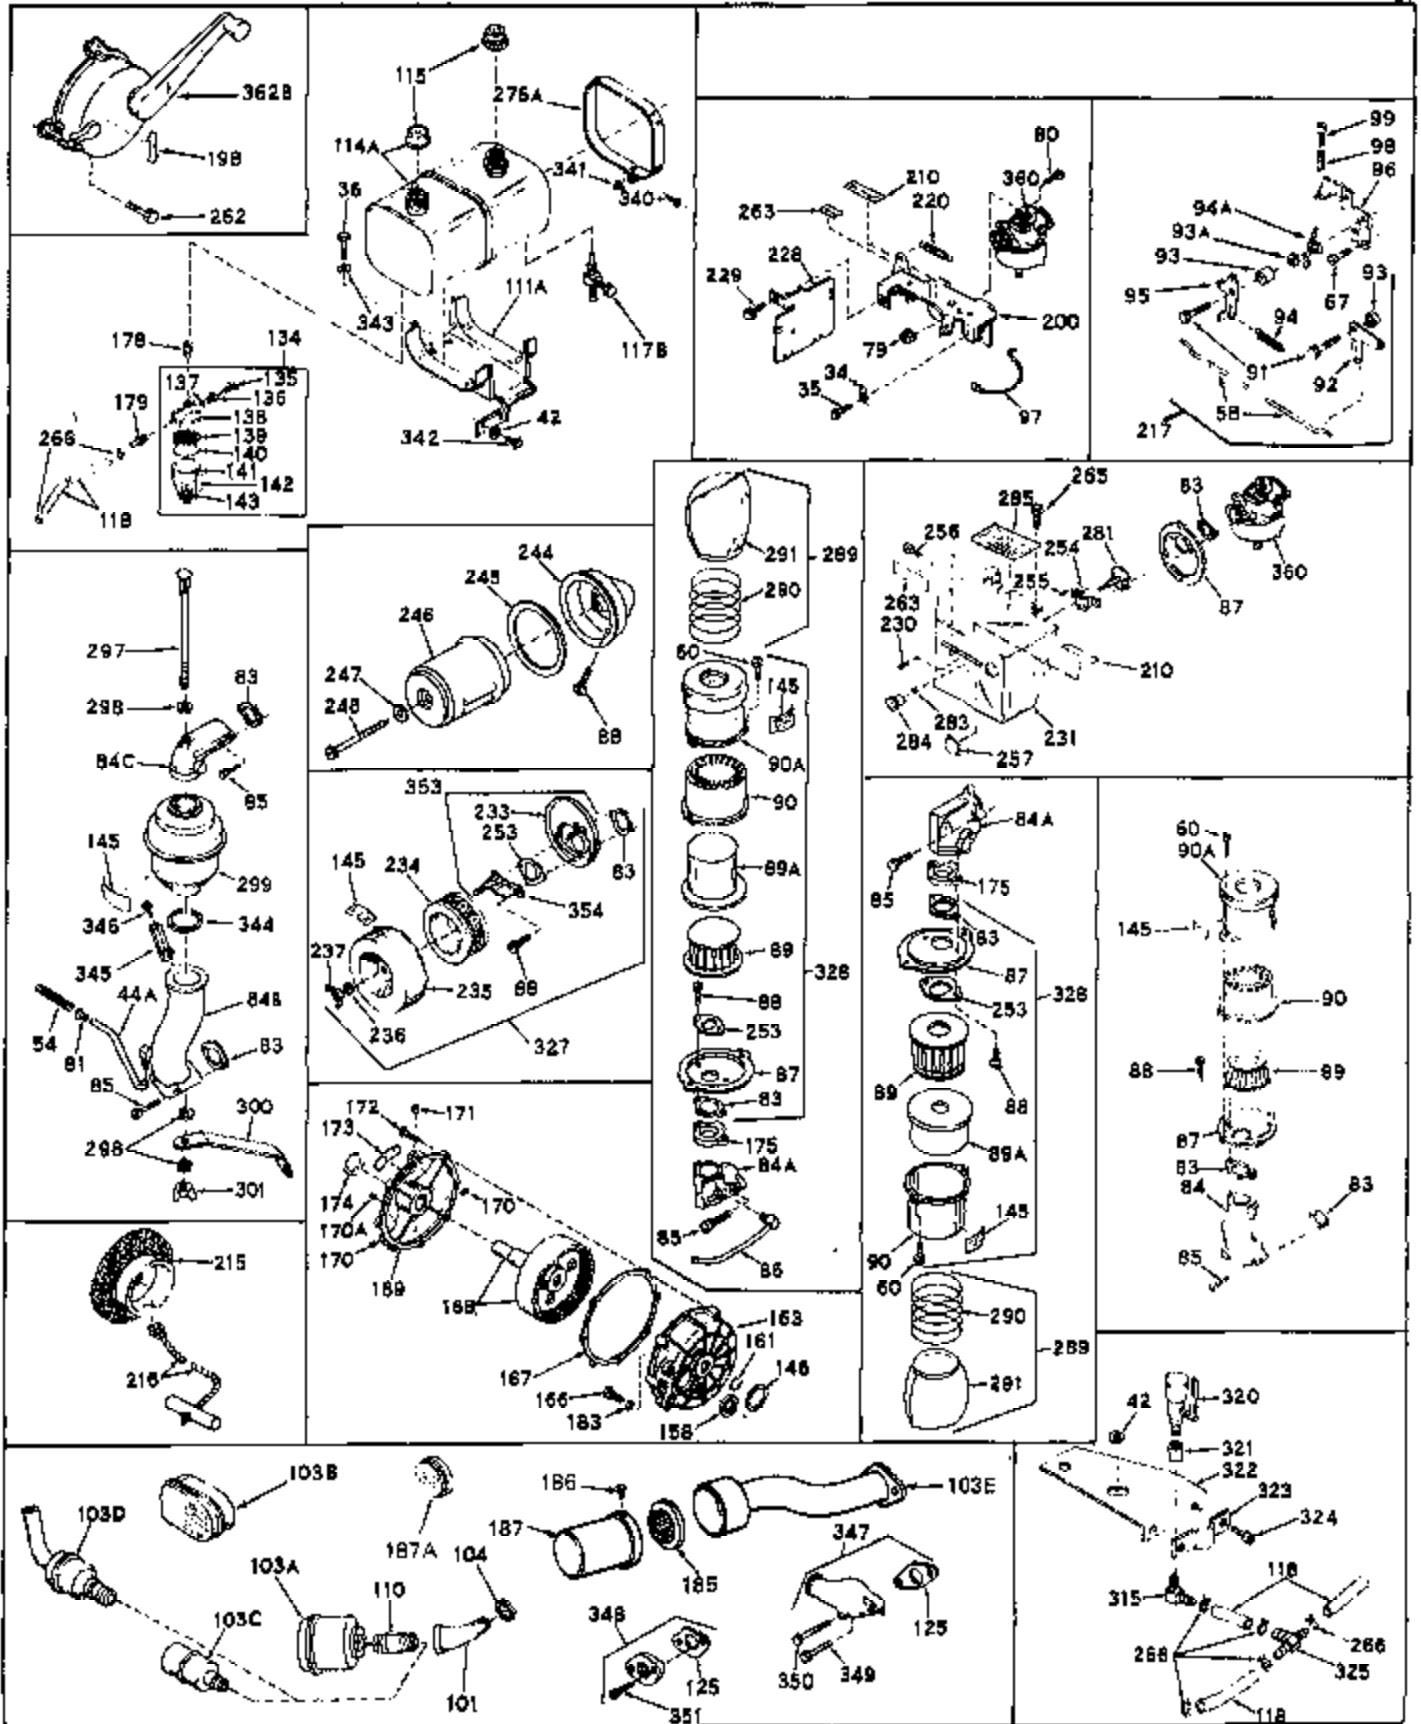

Ref #	Part Number	Qty	Description
34	27793	0	Clip, Conduit
35	28942	0	Screw
36	650694	0	Screw, Hex hd. cap, 5/16-18 x 2
36	650695	0	Screw, Hex hd. cap, 5/16-18 x 2-1/4 (Grade 8
36	650697	0	Screw, Hex hd. cap, 5/16-18 x 2-1/2
42	26073	0	Washer, Connecting rod bolt
54	28819	0	Spring, Fuel line
54	31778	0	Spring, Coil
60	650152	0	Screw
67	650399	0	Screw, Phil. fil. hd. Sems, 10-32 x 5/8
79	29752	0	Nut
80	650572	0	Screw
83	27272	0	Gasket, Air cleaner
85	29786	0	Screw
85	650163	0	Screw, Fil. hd. Sems, 10-32 x 7/8
85	650416	0	Screw, Rd. hd. Sems, 10-32 x 1
85	650605	0	Screw
88	650521	0	Screw
88	28820	0	Screw
88	650399	0	Screw, Phil. fil. hd. Sems, 10-32 x 5/8
91	30312	0	Screw, Hex washer hd. Sems, 10-32 x 1/2
97	28468	0	Wire, Ground (Female fitting both ends)
98	28569	0	Spring, Compression
98	32924	0	Spring, Compression
99	29500	0	Screw, Fil. hd. mach., Sems, 8-32 x 3/4
99	650223	0	Screw, Fil. slotted hd. Sems, 8-32 x 5/8
99	650688	0	Screw, Hex hd., 10-32 x 1-5/16" (Drilled
103A	29633	0	Muffler
104	28443	0	Nut, Conduit (1/8" thick)
104	32862	0	Nut, Conduit (1/4" thick)
115	32387A	0	Cap, Fuel filler (Charcoal Plastic) (Spurt
115	33032	0	Cap, Fuel filler (Red Plastic) (Spurt
118	29774	0	Line, Fuel (Braided 8.25")
118	30705	0	Line, Fuel (Braided 16")
118	30962	0	Line, Fuel (Braided 32")
125	27930	0	Gasket, Exhaust
145	31752	0	Decal, Air cleaner
146	28451	0	Gasket, Housing
171	24590	0	Plug, Pipe
215	28301	0	Pulley, Starter
216	590343	0	Rope & Handle Assy., Starter
228	30820	0	Baffle, Heat
229	28942	0	Screw
230	650257	0	Screw, Pan hd. Sems, 8-32 x 5/16
233	32380	0	Bracket, Air cleaner
234	30804	0	Element, Air cleaner
235	30805	0	Cover, Air cleaner
236	31481	0	Washer, Copper
237	650513	0	Nut, Wing
253	30767	0	Spacer, Air cleaner
255	28820	0	Screw
256	650760	0	Screw
257	31291	0	Plug, Cover
262	29716	0	Screw
265	650701	0	Screw, Hex washer hd. shakeproof,
266	26460	0	Clamp, Fuel line
289	730512	0	Kit, Pre-cleaner
290	31667	0	Spring, Pre-cleaner bag