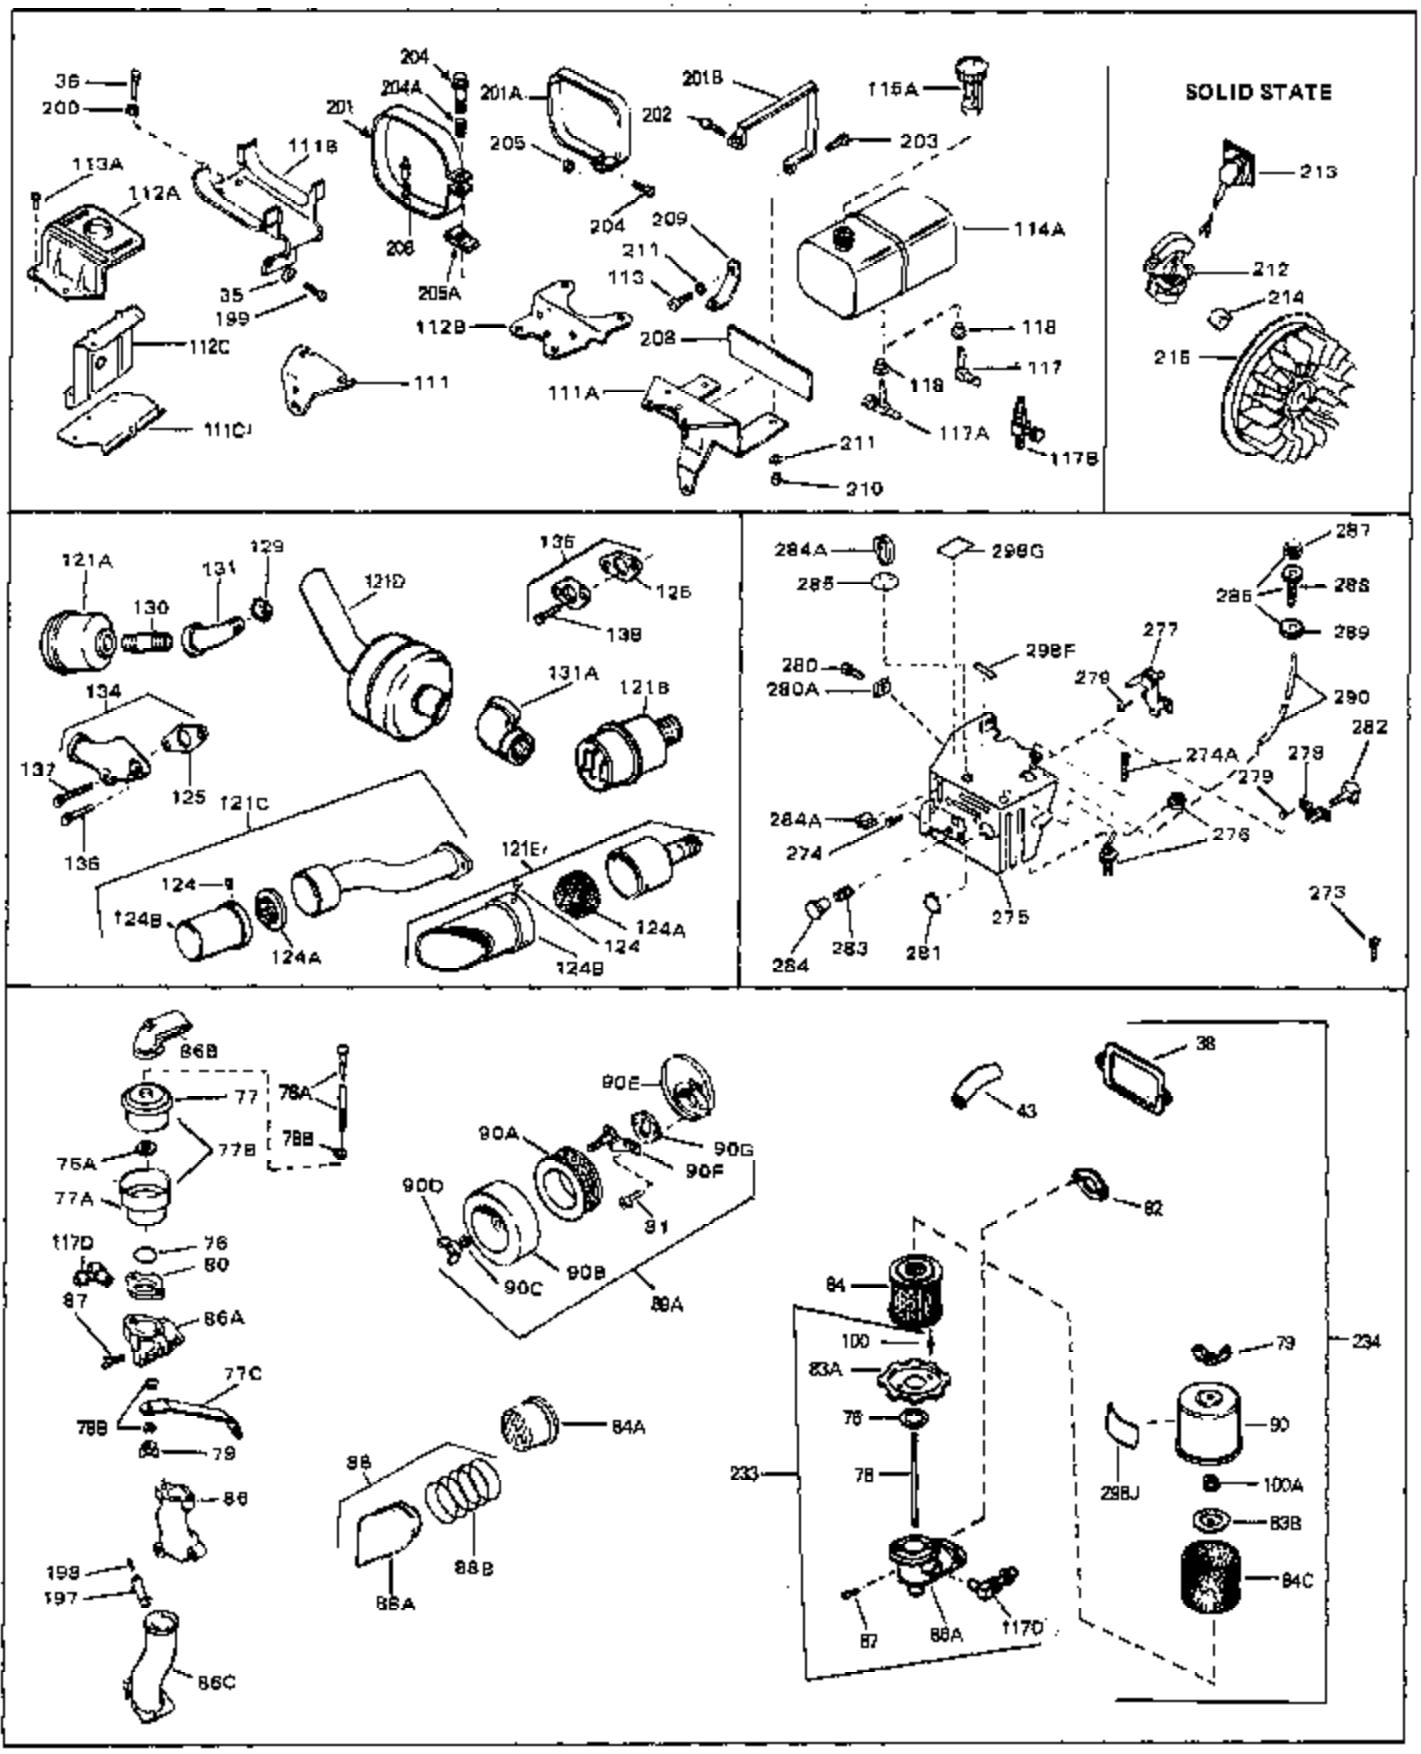

Ref #	Part Number	Qty	Description
119	30705	0	Line, Fuel (Braided 16")
119	30962	0	Line, Fuel (Braided 32")
120	26460	0	Clamp, Fuel line
125	27930	0	Gasket, Exhaust
132	650139	0	Screw
132	650548	0	Screw, Hex washer hd., 8-32 x 5/16
144	650542	0	Screw, Hex hd. cap, 5/16 18 x 13/16
146	29538	0	Base, Mounting
147	650128	0	Screw
148	30622	0	Extension, Blower housing
149A	30747	0	Clip, Shorting
150	16645	0	Lockwasher
186	27275	0	Clip, Hi-tension wire
186	29443	0	Clip, Fuel line
186	33685	0	Clip, Hi-tension wire
224	31386	0	Spring, Governor
225B	31711B	0	Bracket Assy., Speed control
244	31793	0	Bearing, Ball
245	31792	0	Washer, Thrust
246	31855	0	Retainer, Bearing
247	650778	0	Washer, Lock
248	650580	0	Nut, Lock
262	29716	0	Screw
264	32125	0	Cup, Starter
265	590417	0	Screen, Starter cup
266	650815	0	Washer, Belleville
267	8115	0	Nut, Hex
298	34346	0	Decal, Instruction
298B	31752	0	Decal, Air cleaner
298A	31517	0	Decal, H.P. (5 H.P.)
298A	32173	0	Decal, H.P. (6 H.P.)
298A	33310	0	Decal, Mini-Bike (5 H.P.)
298A	34316	0	Decal, Name
299	30547A	0	Contact Assy., Breaker
300	30548B	0	Condenser
301	631021	0	Inlet Needle, Seat & Clip Assy.
303	631063A	0	Carburetor
304	610689A	0	Magneto, Tecumseh
306	590420	0	Starter, Rewind
310	33235	0	Gasket Set