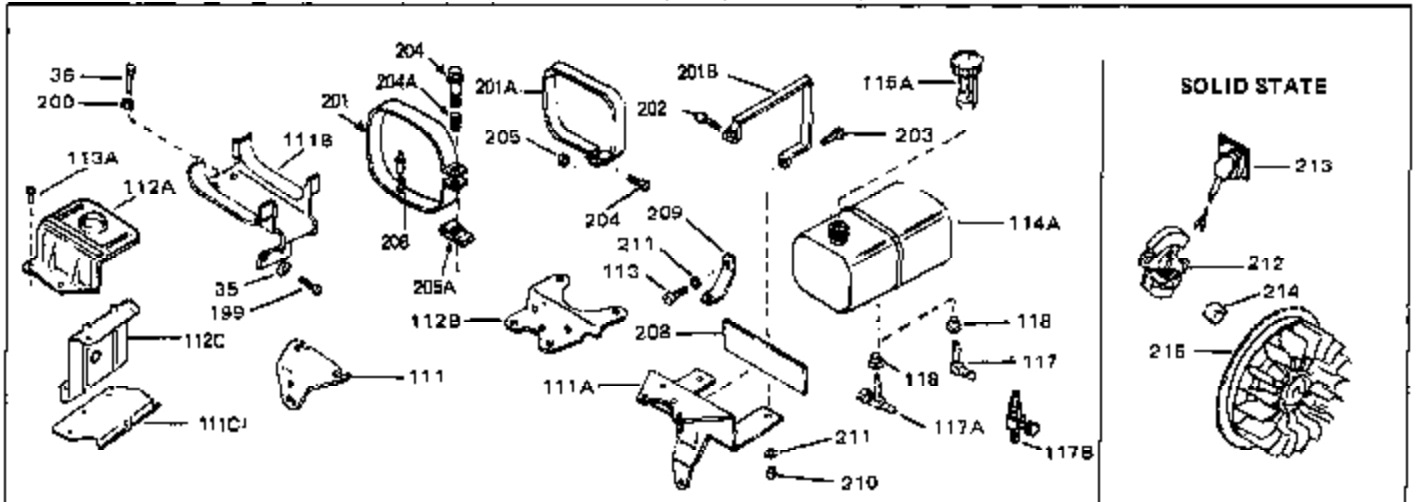

Ref #	Part Number	Qty	Description
119	30705	0	Line, Fuel (Braided 16")
119	30962	0	Line, Fuel (Braided 32")
120	26460	0	Clamp, Fuel line
125	27930	0	Gasket, Exhaust
132	650139	0	Screw
132	650548	0	Screw, Hex washer hd., 8-32 x 5/16
144	650542	0	Screw, Hex hd. cap, 5/16 18 x 13/16
146	29538	0	Base, Mounting
147	650128	0	Screw
148	30622	0	Extension, Blower housing
149A	30747	0	Clip, Shorting
150	16645	0	Lockwasher
186	27275	0	Clip, Hi-tension wire
186	29443	0	Clip, Fuel line
186	33685	0	Clip, Hi-tension wire
193	27276	0	Cover, Spark plug
224	31386	0	Spring, Governor
225B	31726B	0	Bracket Assy., Speed control
229	28942	0	Screw
230	27793	0	Clip, Conduit
244	31793	0	Bearing, Ball
245	31792	0	Washer, Thrust
246	31855	0	Retainer, Bearing
247	650778	0	Washer, Lock
248	650580	0	Nut, Lock
266	650815	0	Washer, Belleville
267	8115	0	Nut, Hex
298A	31517	0	Decal, H.P. (5 H.P.)
298A	32173	0	Decal, H.P. (6 H.P.)
298A	33310	0	Decal, Mini-Bike (5 H.P.)
298A	34316	0	Decal, Name
298	34346	0	Decal, Instruction
299	30547A	0	Contact Assy., Breaker
300	30548B	0	Condenser
301	631021	0	Inlet Needle, Seat & Clip Assy.
303	631063A	0	Carburetor
304	610689A	0	Magneto, Tecumseh
310	33235	0	Gasket Set