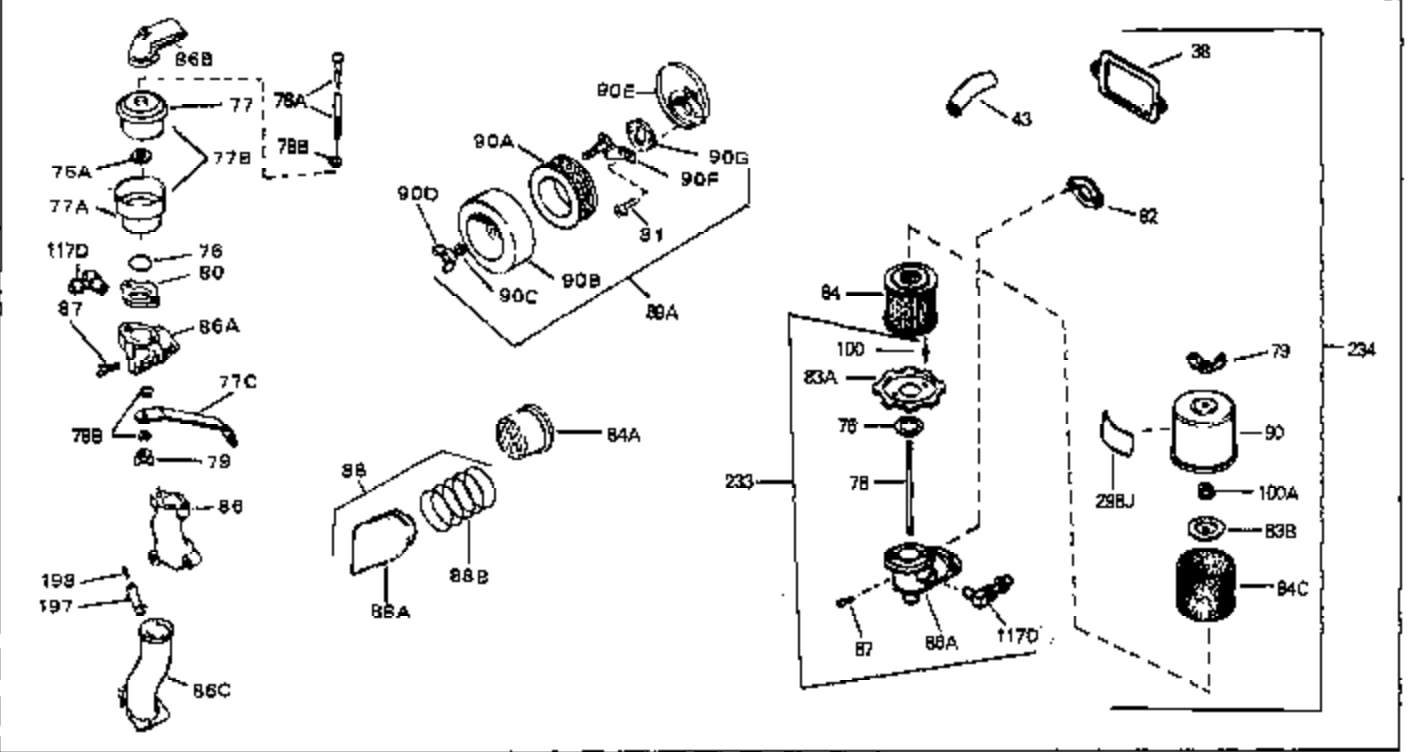

Ref #	Part Number	Qty	Description
119	30705	0	Line, Fuel (Braided 16")
119	30962	0	Line, Fuel (Braided 32")
120	26460	0	Clamp, Fuel line
125	27930	0	Gasket, Exhaust
132	650139	0	Screw
132	650548	0	Screw, Hex washer hd., 8-32 x 5/16
144	650542	0	Screw, Hex hd. cap, 5/16 18 x 13/16
146	29538	0	Base, Mounting
147	650128	0	Screw
148	30622	0	Extension, Blower housing
149A	30747	0	Clip, Shorting
150	16645	0	Lockwasher
186	27275	0	Clip, Hi-tension wire
186	29443	0	Clip, Fuel line
186	33685	0	Clip, Hi-tension wire
193	27276	0	Cover, Spark plug
224	31386	0	Spring, Governor
225B	31726B	0	Bracket Assy., Speed control
229	28942	0	Screw
230	27793	0	Clip, Conduit
244	31793	0	Bearing, Ball
245	31792	0	Washer, Thrust
246	31855	0	Retainer, Bearing
247	650778	0	Washer, Lock
248	650580	0	Nut, Lock
266	650815	0	Washer, Belleville
267	8115	0	Nut, Hex
298A	31517	0	Decal, H.P. (5 H.P.)
298A	32173	0	Decal, H.P. (6 H.P.)
298A	33310	0	Decal, Mini-Bike (5 H.P.)
298A	34316	0	Decal, Name
298	34346	0	Decal, Instruction
299	30547A	0	Contact Assy., Breaker
300	30548B	0	Condenser
301	631021	0	Inlet Needle, Seat & Clip Assy.
303	631063A	0	Carburetor
304	610689A	0	Magneto, Tecumseh
310	33235	0	Gasket Set