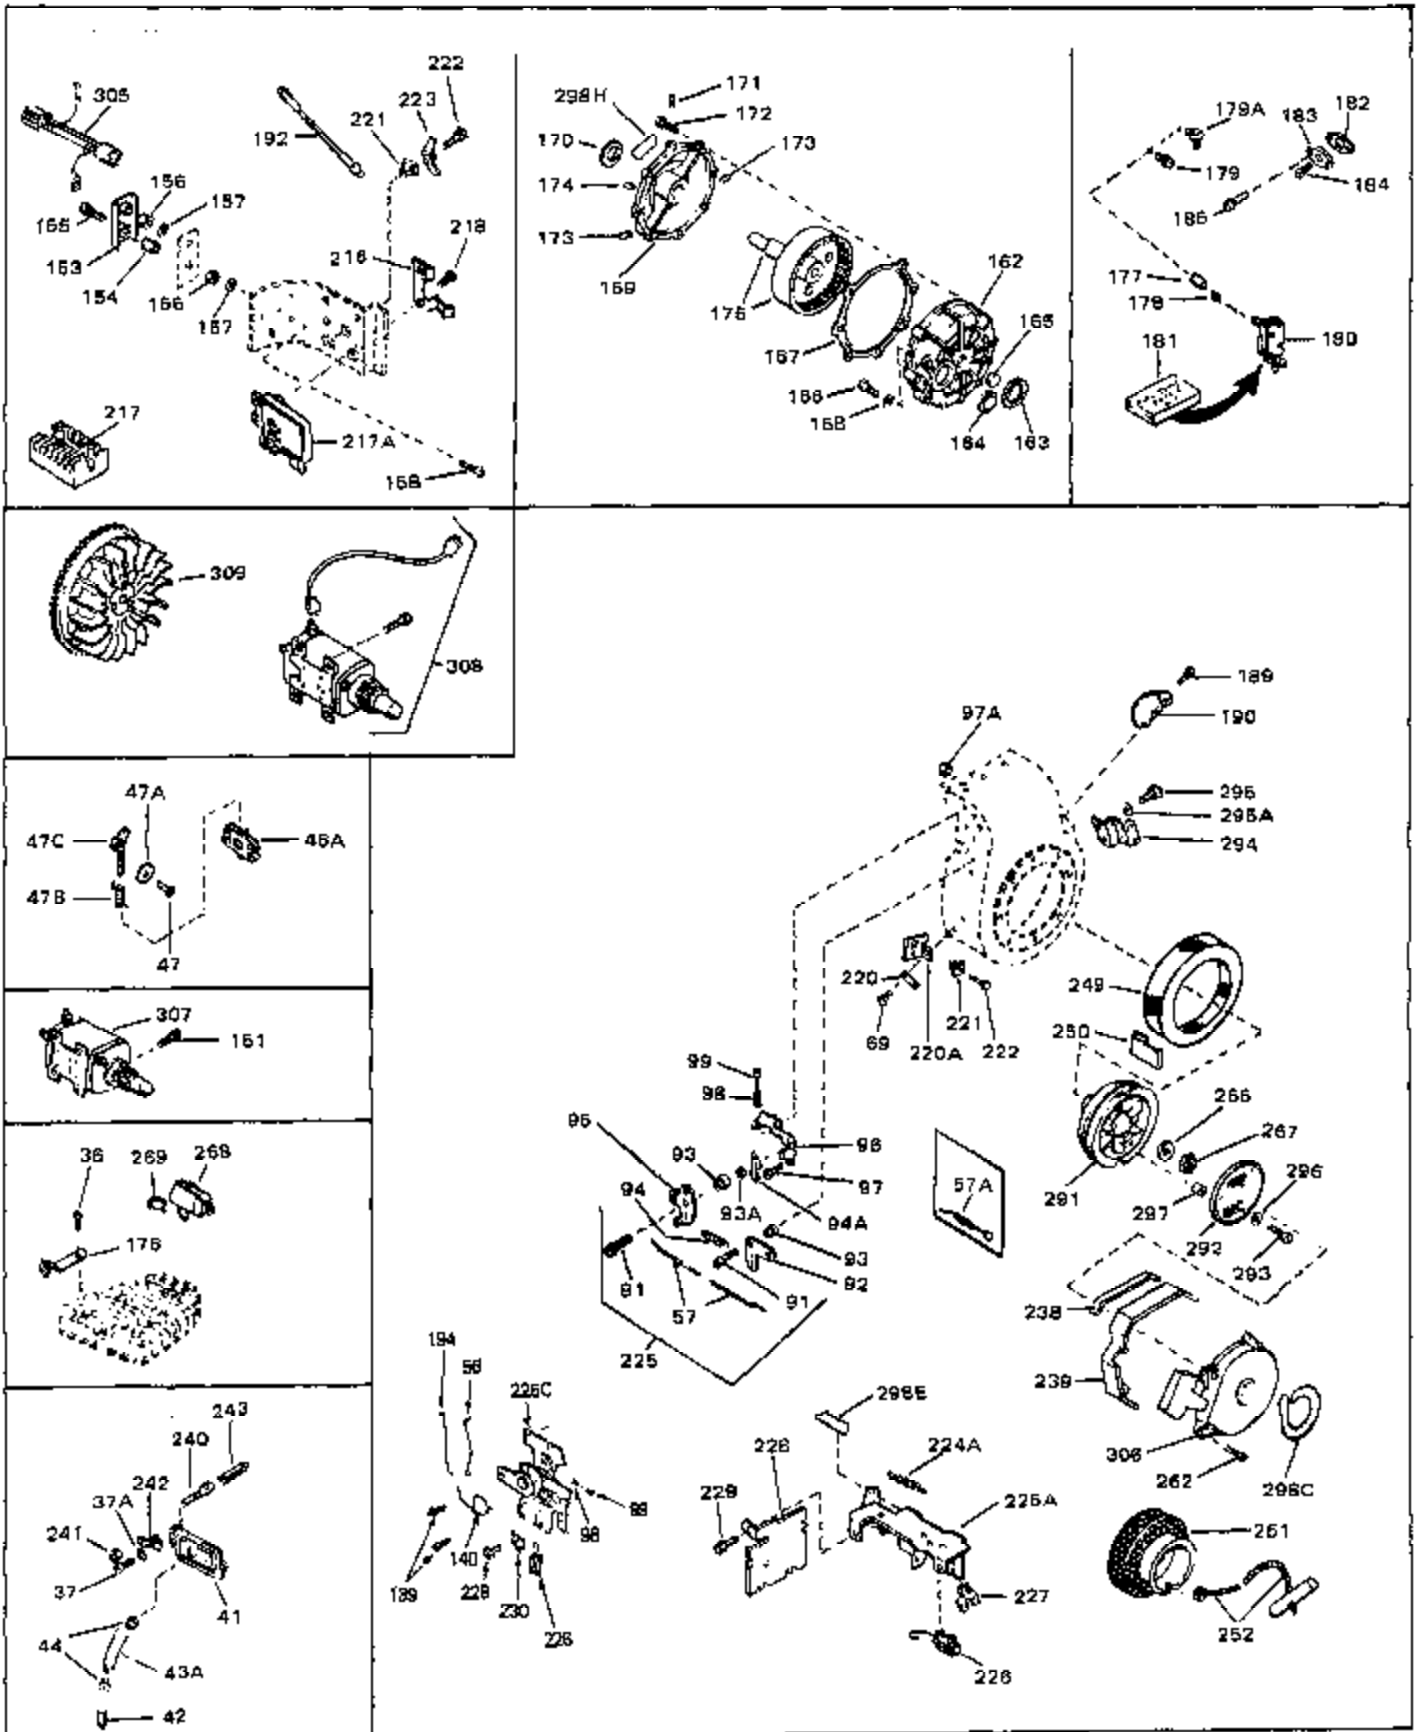

Ref #	Part Number	Qty	Description
36	650694A	0	Screw, Hex flange hd., 5/16-18 x 2
36	650695A	0	Screw, Hex flange hd., 5/16-18 x 2-1/4
36	650697A	0	Screw, Hex flange hd., 5/16-18 x 2-1/2
37	650128	0	Screw
37	650597	0	Screw, Hex washer hd., 10-24 x 5/8
37A	27261	0	Washer, Flat
41	28425	0	Cover, Valve chamber
56	31710	0	Link, Throttle
69	29747A	0	Screw
98	32924	0	Spring, Compression
98	28569	0	Spring, Compression
98	31342	0	Spring, Compression
99	29500	0	Screw, Fil. hd. mach., Sems, 8-32 x 3/4
99	650549	0	Screw
99	650688	0	Screw, Hex hd., 10-32 x 1-5/16" (Drilled
182	32683	0	Gasket, Fuel pump
183	32955	0	Cover, Fuel pump pad
184	9556	0	Plug, Oil drain (Sq. hd. pipe, 1/8-27)
185	30688	0	Screw, Hex hd. Sems, 1/4-20 x 1/2
225	730152	0	Control Assy., Speed
227	33177	0	Terminal
229	28942	0	Screw
230	27793	0	Clip, Conduit
251	28301	0	Pulley, Starter
252	590343	0	Rope & Handle Assy., Starter
266	650815	0	Washer, Belleville
267	8115	0	Nut, Hex
305	33018	0	Harness, Adapter
308	32386	0	Starter Motor Kit (110-120 Volt)
308	32901	0	Starter Motor Kit (110-120 Volt)
308	33328	0	Starter Motor Kit (110-120 Volt)
308	33328A	0	Starter Motor Kit (110-120 Volt)
308	33518	0	Starter Motor Kit (110-120 Volt)
308	33518A	0	Starter Motor Kit (110-120 Volt)
308	33518B	0	Starter Motor Kit (110-120 Volt)
309	30811A	0	Flywheel