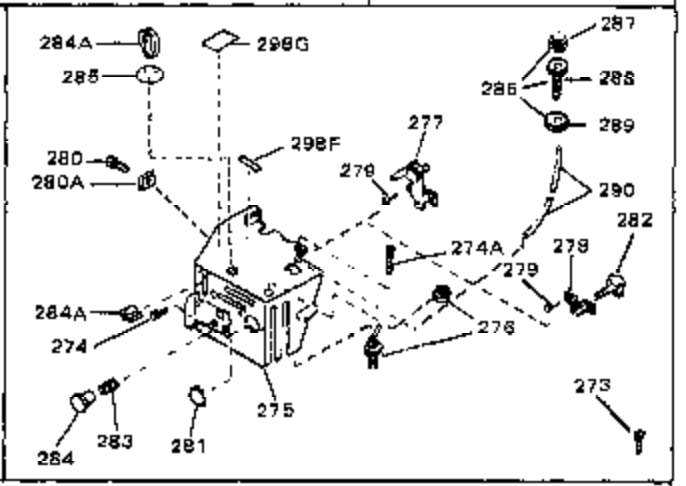

Ref #	Part Number	Qty	Description
119	30705	0	Line, Fuel (Braided 16")
119	30962	0	Line, Fuel (Braided 32")
120	26460	0	Clamp, Fuel line
125	27930	0	Gasket, Exhaust
132	650139	0	Screw
132	650548	0	Screw, Hex washer hd., 8-32 x 5/16
144	650542	0	Screw, Hex hd. cap, 5/16 18 x 13/16
146	29538	0	Base, Mounting
147	650128	0	Screw
148	30622	0	Extension, Blower housing
149A	30747	0	Clip, Shorting
150	16645	0	Lockwasher
186	27275	0	Clip, Hi-tension wire
186	29443	0	Clip, Fuel line
186	33685	0	Clip, Hi-tension wire
193	27276	0	Cover, Spark plug
224	31386	0	Spring, Governor
225B	31726B	0	Bracket Assy., Speed control
229	28942	0	Screw
230	27793	0	Clip, Conduit
244	31793	0	Bearing, Ball
245	31792	0	Washer, Thrust
246	31855	0	Retainer, Bearing
247	650778	0	Washer, Lock
248	650580	0	Nut, Lock
266	650815	0	Washer, Belleville
267	8115	0	Nut, Hex
298A	31517	0	Decal, H.P. (5 H.P.)
298A	32173	0	Decal, H.P. (6 H.P.)
298A	33310	0	Decal, Mini-Bike (5 H.P.)
298A	34316	0	Decal, Name
298	34346	0	Decal, Instruction
299	30547A	0	Contact Assy., Breaker
300	30548B	0	Condenser
301	631021	0	Inlet Needle, Seat & Clip Assy.
303	631063A	0	Carburetor
304	610689A	0	Magneto, Tecumseh
310	33235	0	Gasket Set