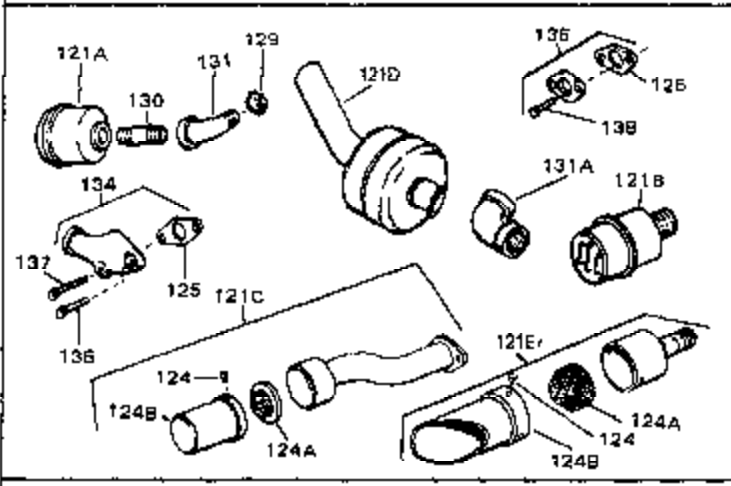

Ref #	Part Number	Qty	Description
119	30705	0	Line, Fuel (Braided 16")
119	30962	0	Line, Fuel (Braided 32")
120	26460	0	Clamp, Fuel line
125	27930	0	Gasket, Exhaust
132	650139	0	Screw
132	650548	0	Screw, Hex washer hd., 8-32 x 5/16
144	650542	0	Screw, Hex hd. cap, 5/16 18 x 13/16
146	29538	0	Base, Mounting
147	650128	0	Screw
148	30622	0	Extension, Blower housing
149A	30747	0	Clip, Shorting
150	16645	0	Lockwasher
186	27275	0	Clip, Hi-tension wire
186	29443	0	Clip, Fuel line
186	33685	0	Clip, Hi-tension wire
193	27276	0	Cover, Spark plug
224	31386	0	Spring, Governor
225B	31726B	0	Bracket Assy., Speed control
229	28942	0	Screw
230	27793	0	Clip, Conduit
244	31793	0	Bearing, Ball
245	31792	0	Washer, Thrust
246	31855	0	Retainer, Bearing
247	650778	0	Washer, Lock
248	650580	0	Nut, Lock
266	650815	0	Washer, Belleville
267	8115	0	Nut, Hex
298A	31517	0	Decal, H.P. (5 H.P.)
298A	32173	0	Decal, H.P. (6 H.P.)
298A	33310	0	Decal, Mini-Bike (5 H.P.)
298A	34316	0	Decal, Name
298	34346	0	Decal, Instruction
299	30547A	0	Contact Assy., Breaker
300	30548B	0	Condenser
301	631021	0	Inlet Needle, Seat & Clip Assy.
303	631063A	0	Carburetor
304	610689A	0	Magneto, Tecumseh
310	33235	0	Gasket Set