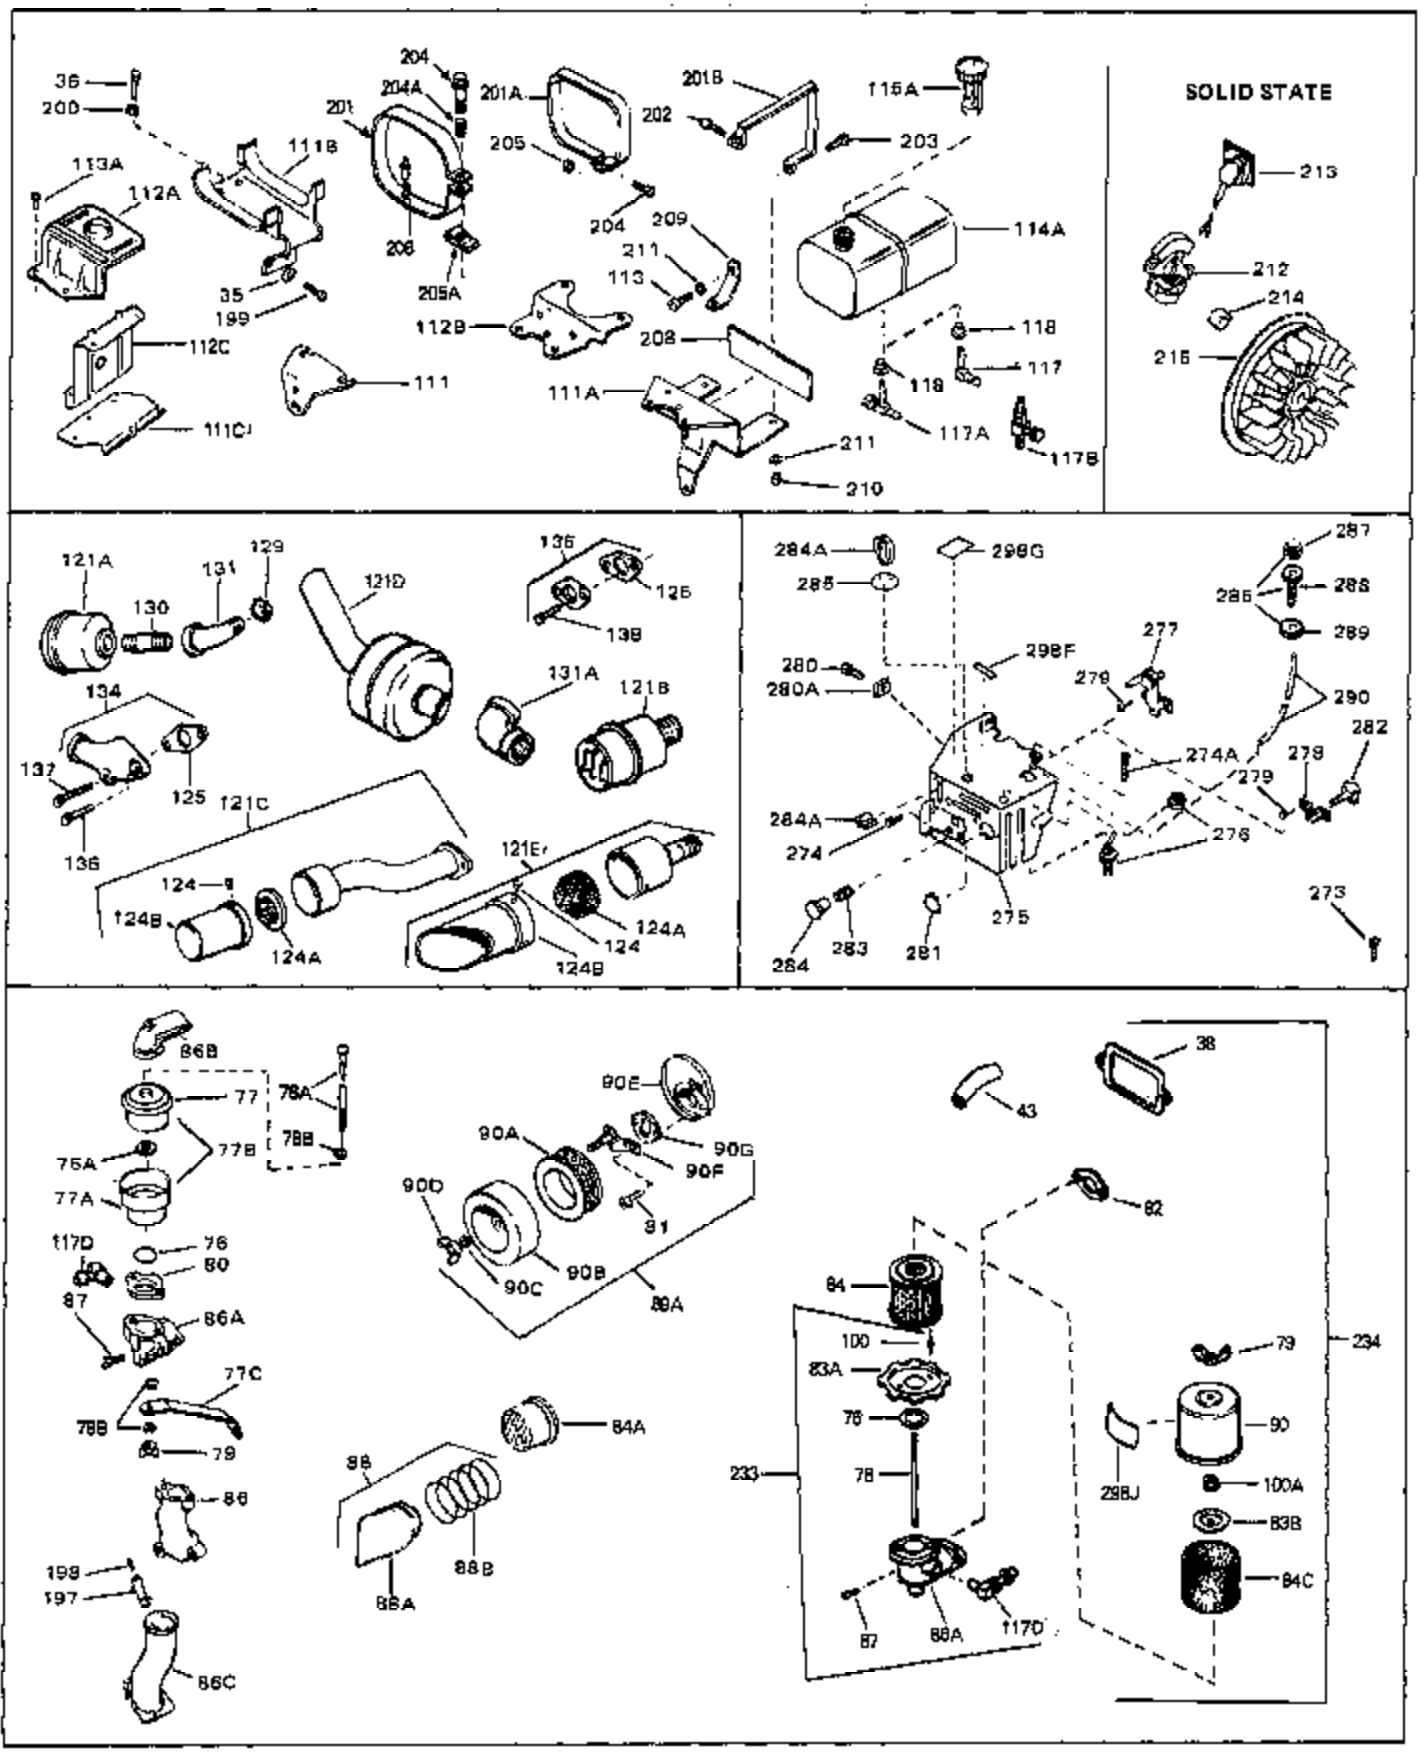

Ref #	Part Number	Qty	Description
119	30705	0	Line, Fuel (Braided 16")
119	30962	0	Line, Fuel (Braided 32")
120	26460	0	Clamp, Fuel line
125	27930	0	Gasket, Exhaust
132	650139	0	Screw
132	650548	0	Screw, Hex washer hd., 8-32 x 5/16
144	650542	0	Screw, Hex hd. cap, 5/16 18 x 13/16
146	29538	0	Base, Mounting
147	650128	0	Screw
148	30622	0	Extension, Blower housing
149A	30747	0	Clip, Shorting
150	16645	0	Lockwasher
186	27275	0	Clip, Hi-tension wire
186	29443	0	Clip, Fuel line
186	33685	0	Clip, Hi-tension wire
193	27276	0	Cover, Spark plug
224	31386	0	Spring, Governor
225B	31711B	0	Bracket Assy., Speed control
244	31793	0	Bearing, Ball
245	31792	0	Washer, Thrust
246	31855	0	Retainer, Bearing
247	650778	0	Washer, Lock
248	650580	0	Nut, Lock
262	29716	0	Screw
264	32125	0	Cup, Starter
265	590417	0	Screen, Starter cup
266	650815	0	Washer, Belleville
267	8115	0	Nut, Hex
298	34346	0	Decal, Instruction
298A	31517	0	Decal, H.P. (5 H.P.)
298A	32173	0	Decal, H.P. (6 H.P.)
298A	32676	0	Decal, Solid state
298A	33310	0	Decal, Mini-Bike (5 H.P.)
298A	34316	0	Decal, Name
299	30547A	0	Contact Assy., Breaker
300	30548B	0	Condenser
301	631021	0	Inlet Needle, Seat & Clip Assy.
303	631063A	0	Carburetor
306	590420	0	Starter, Rewind
310	33235	0	Gasket Set