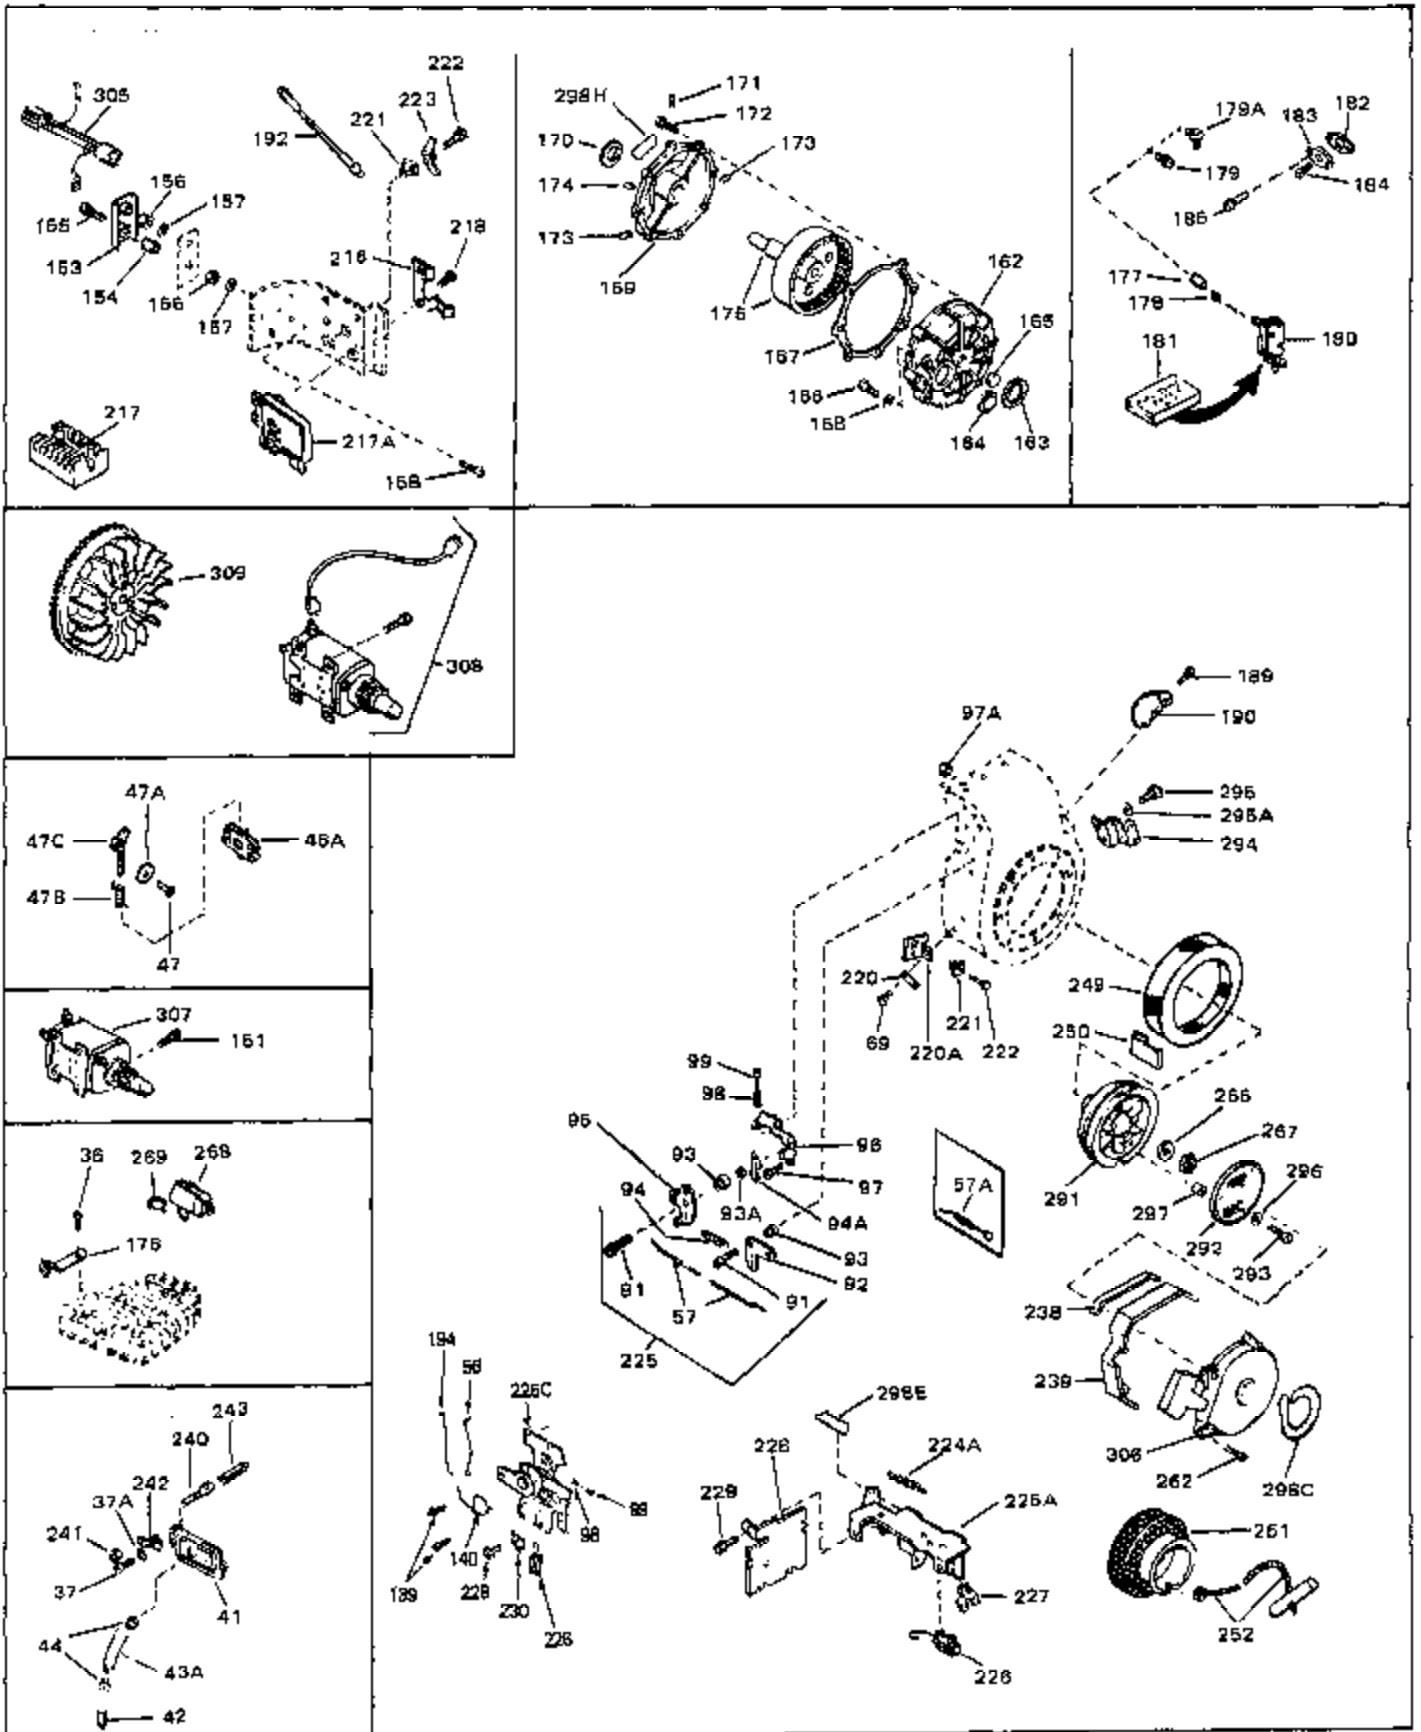

Ref #	Part Number	Qty	Description
36	650694A	0	Screw, Hex flange hd., 5/16-18 x 2
36	650695A	0	Screw, Hex flange hd., 5/16-18 x 2-1/4
36	650697A	0	Screw, Hex flange hd., 5/16-18 x 2-1/2
37	650128	0	Screw
37	650597	0	Screw, Hex washer hd., 10-24 x 5/8
37A	27261	0	Washer, Flat
41	28425	0	Cover, Valve chamber
56	31710	0	Link, Throttle
69	29747A	0	Screw
98	32924	0	Spring, Compression
98	28569	0	Spring, Compression
98	31342	0	Spring, Compression
99	29500	0	Screw, Fil. hd. mach., Sems, 8-32 x 3/4
99	650549	0	Screw
99	650688	0	Screw, Hex hd., 10-32 x 1-5/16" (Drilled
182	32683	0	Gasket, Fuel pump
183	32955	0	Cover, Fuel pump pad
184	9556	0	Plug, Oil drain (Sq. hd. pipe, 1/8-27)
185	30688	0	Screw, Hex hd. Sems, 1/4-20 x 1/2
216	32765	0	Clamp, Blower housing extension
225	730152	0	Control Assy., Speed
227	33177	0	Terminal
262	29716	0	Screw
266	650815	0	Washer, Belleville
267	8115	0	Nut, Hex
305	33018	0	Harness, Adapter
306	590420	0	Starter, Rewind
308	32386	0	Starter Motor Kit (110-120 Volt)
308	32901	0	Starter Motor Kit (110-120 Volt)
308	33328	0	Starter Motor Kit (110-120 Volt)
308	33328A	0	Starter Motor Kit (110-120 Volt)
308	33518	0	Starter Motor Kit (110-120 Volt)
308	33518A	0	Starter Motor Kit (110-120 Volt)
308	33518B	0	Starter Motor Kit (110-120 Volt)
309	30811A	0	Flywheel